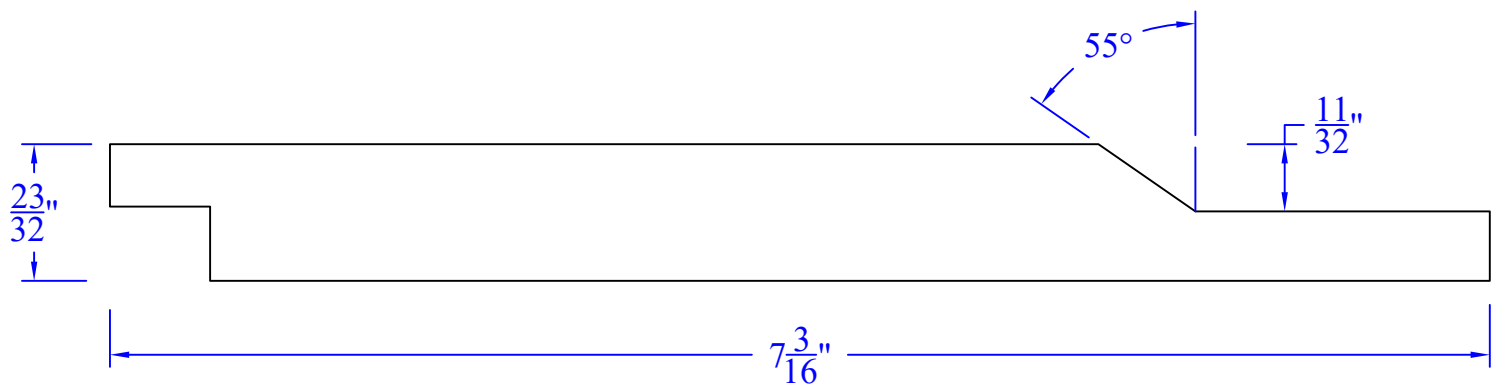

# Creative Woodworking N.W., Inc.

1036 S.E. Taylor \* Portland, Oregon 97214

Phone:(503) 230-9265 \* Fax:(503) 232-9082

www.Creativewoodworkingnw.com

SDSL164  
 $23/32"$  x  $7-3/16"$