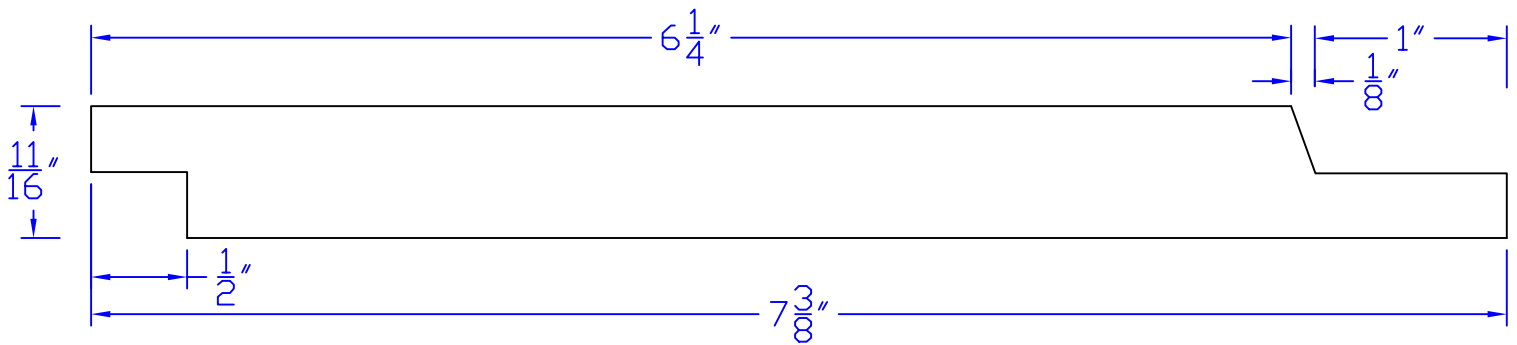

Creative Woodworking N.W., Inc.

1036 S.E. Taylor * Portland, Oregon 97214
Phone:(503) 230-9265 * Fax:(503) 232-9082
www.Creativewoodworkingnw.com

SDSL165
 $11/16$ " x $7-3/8$ "