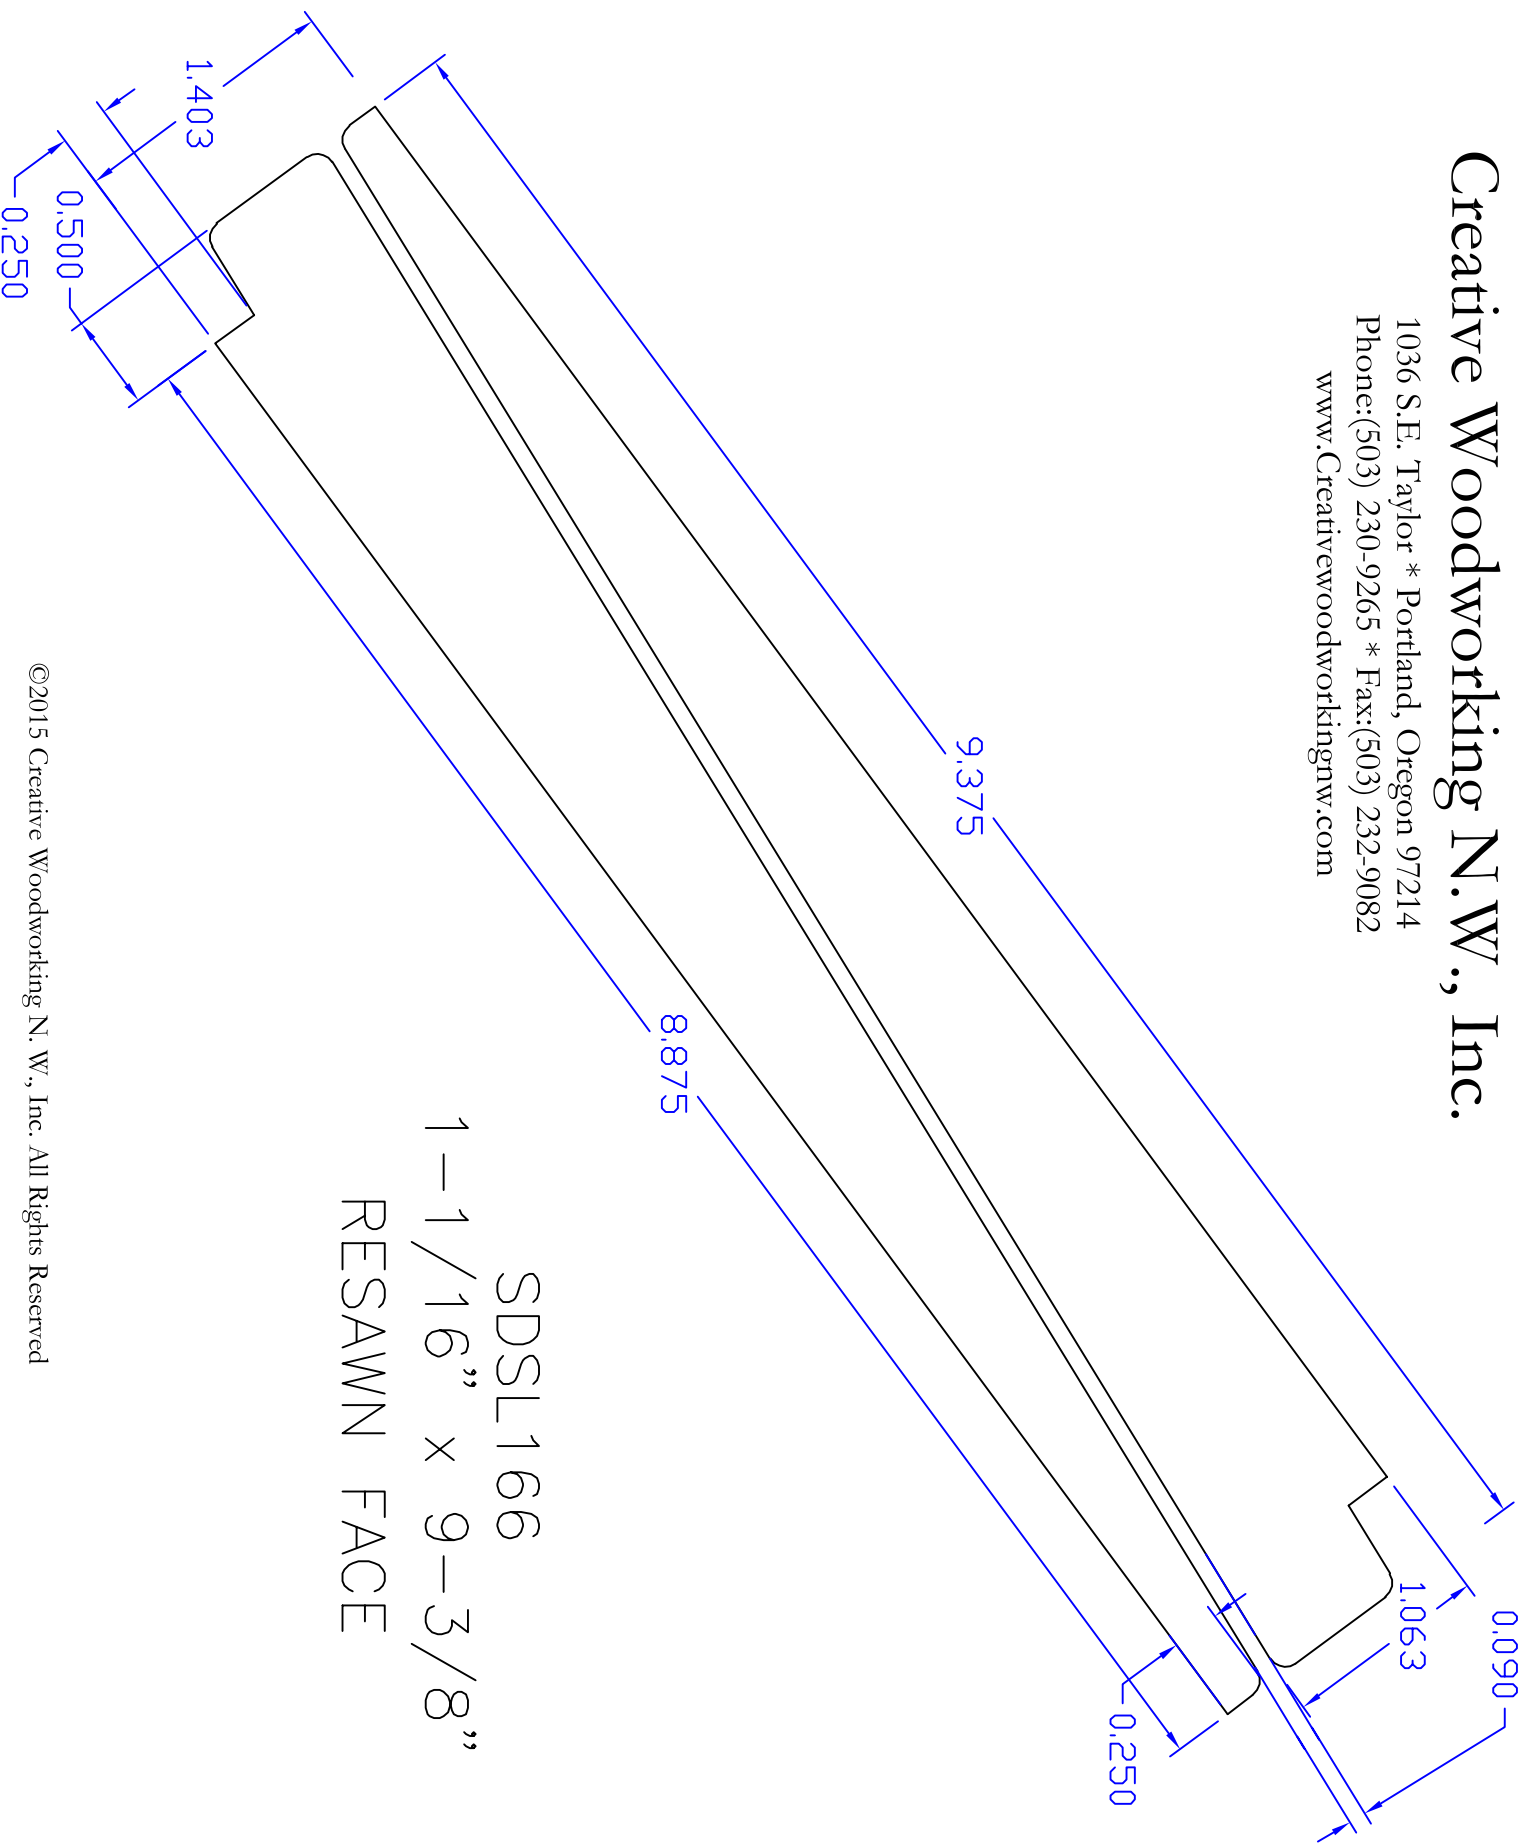

Creative Woodworking N.W., Inc.

1036 S.E. Taylor * Portland, Oregon 97214
Phone:(503) 230-9265 * Fax:(503) 232-9082
www.Creativewoodworkingnw.com

SDSL166
1-1/16" x 9-3/8"
RESAWN FACE