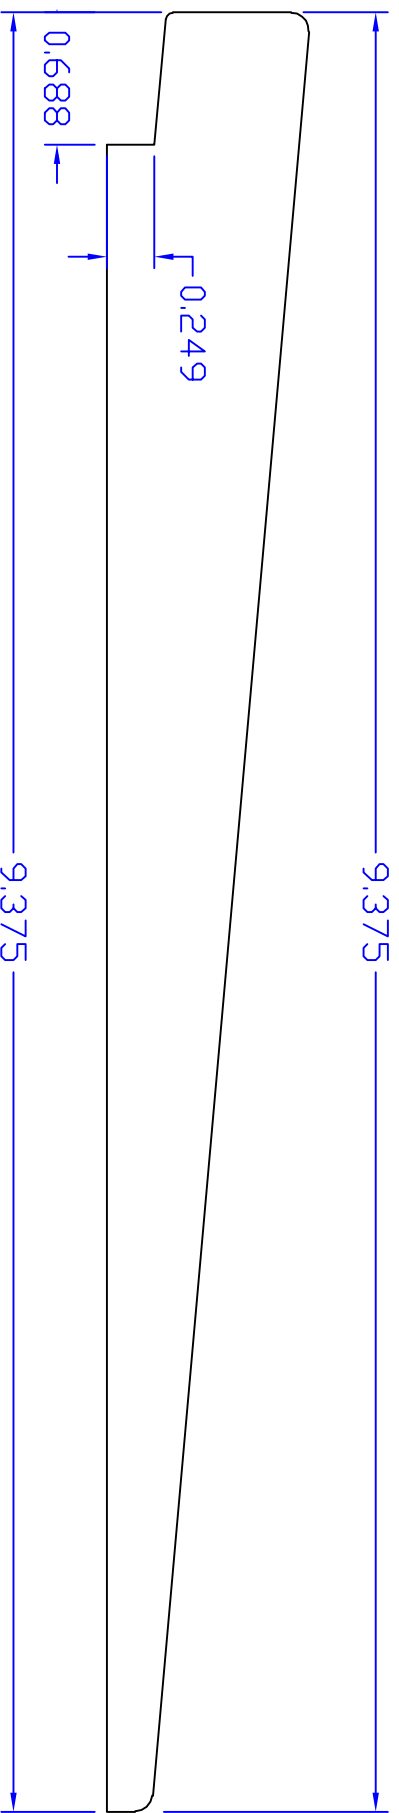

Creative Woodworking N.W., Inc.

1036 S.E. Taylor * Portland, Oregon 97214
Phone:(503) 230-9265 * Fax:(503) 232-9082
www.Creativewoodworkingnw.com

SDSL167
1-1/16" x 9-3/8"
RESAWN FACE
RESAWN IN HALF