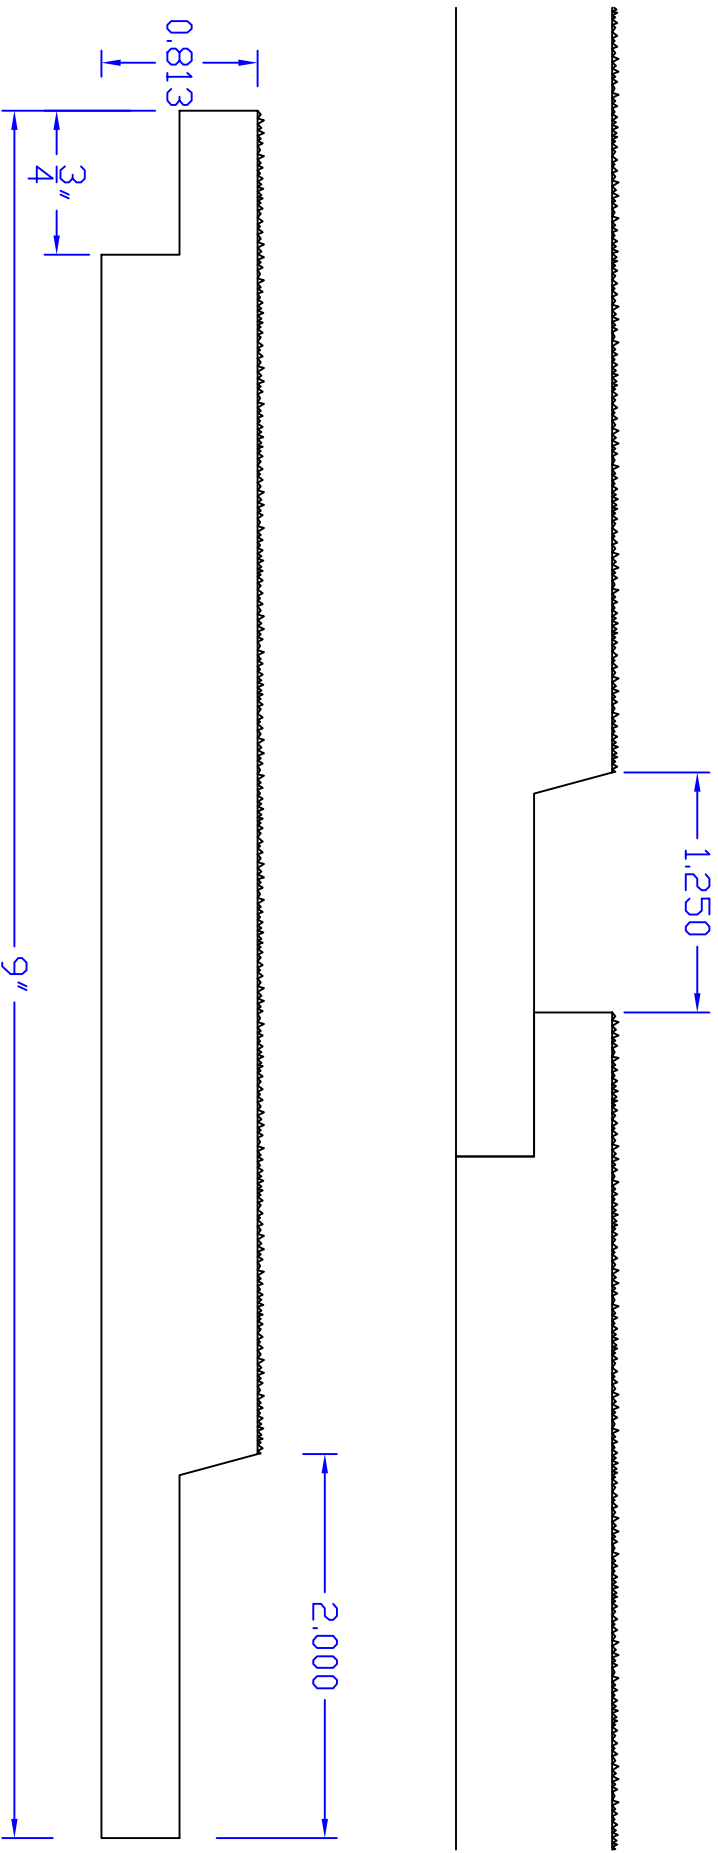

Creative Woodworking N.W., Inc.

1036 S.E. Taylor * Portland, Oregon 97214
Phone:(503) 230-9265 * Fax:(503) 232-9082
www.Creativewoodworkingnw.com

SDSL170
1 3/16" x 9"