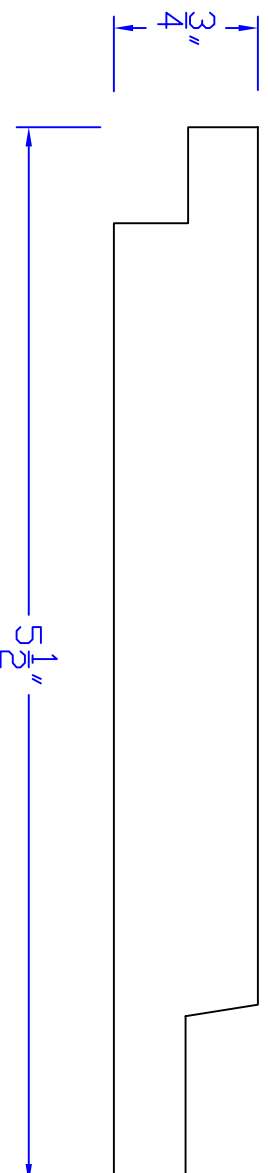

Creative Woodworking N.W., Inc.

1036 S.E. Taylor * Portland, Oregon 97214

Phone:(503) 230-9265 * Fax:(503) 232-9082

www.Creativewoodworkingnw.com

SDSL170

3/4" x 5-1/2"