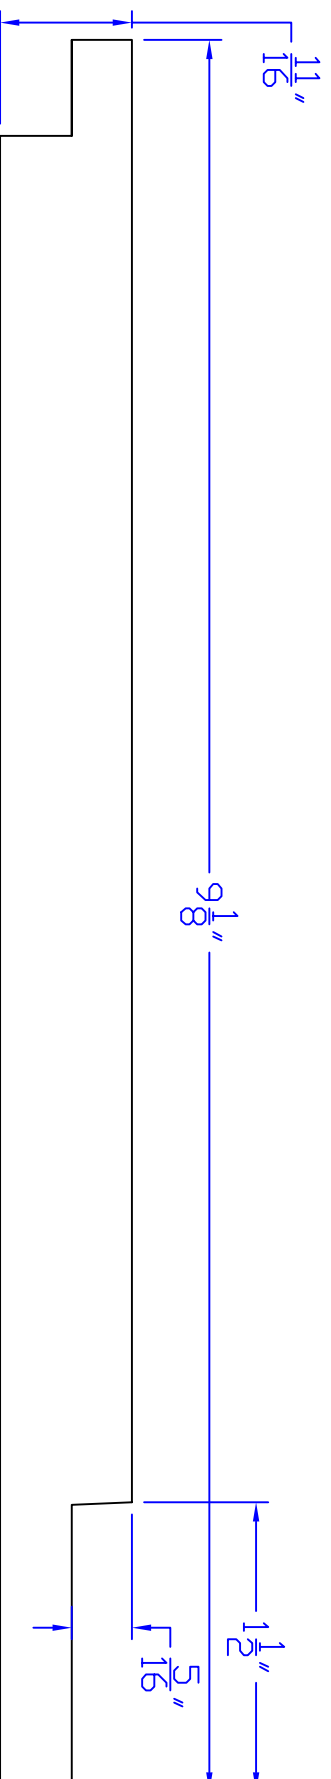

Creative Woodworking N.W., Inc.

1036 S.E. Taylor * Portland, Oregon 97214
Phone:(503) 230-9265 * Fax:(503) 232-9082
www.Creativewoodworkingnw.com

SDSL172
11 / 16" x 9 - 1 / 8"