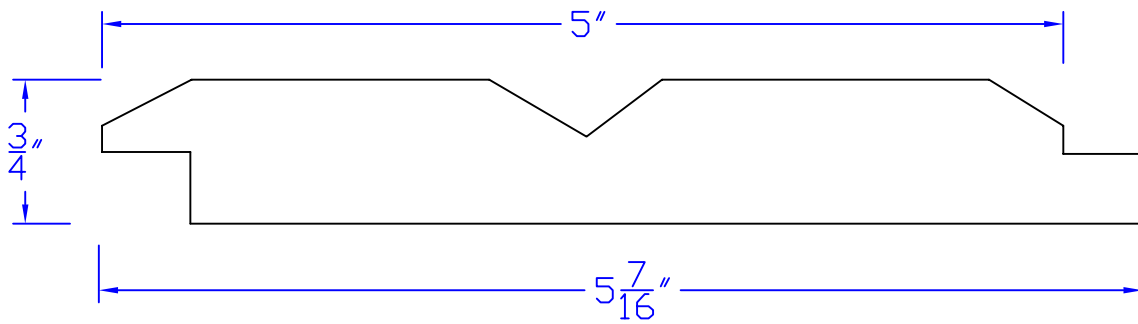

# Creative Woodworking N.W., Inc.

1036 S.E. Taylor \* Portland, Oregon 97214  
Phone:(503) 230-9265 \* Fax:(503) 232-9082  
www.Creativewoodworkingnw.com

SDSL173  
3/4" x 5-7/16"