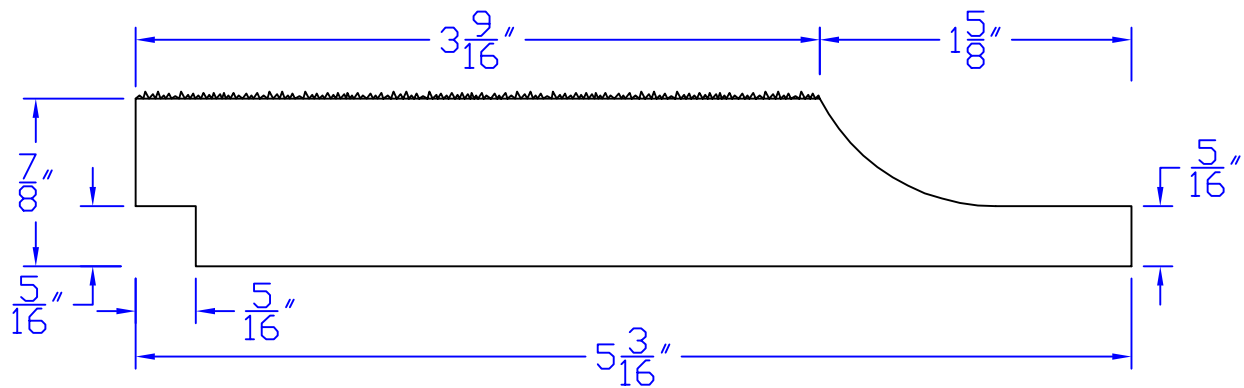

Creative Woodworking N.W., Inc.

1036 S.E. Taylor * Portland, Oregon 97214

Phone:(503) 230-9265 * Fax:(503) 232-9082

www.Creativewoodworkingnw.com

SDSL177
 $7/8$ " x $5-3/16$ "
 $4-7/8$ " FACE