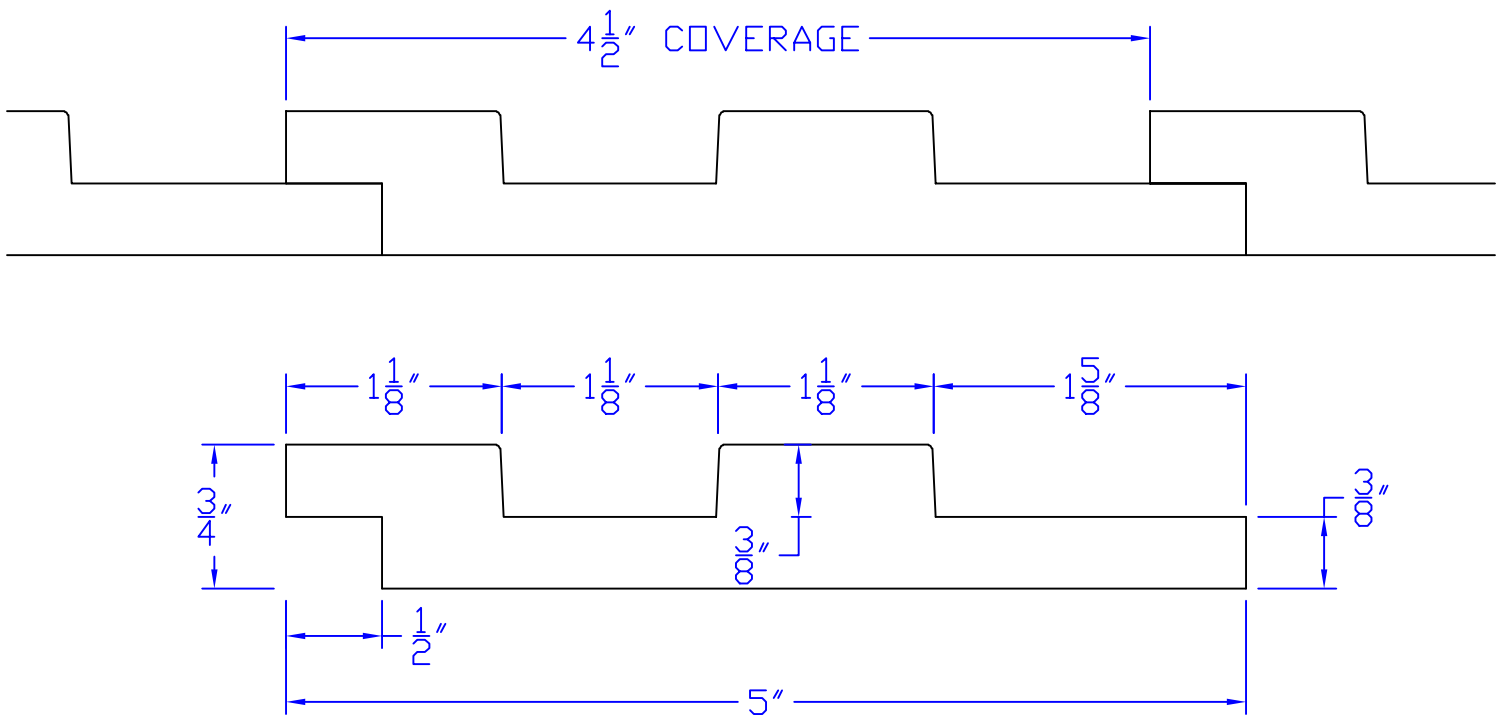

# Creative Woodworking N.W., Inc.

1036 S.E. Taylor \* Portland, Oregon 97214  
Phone:(503) 230-9265 \* Fax:(503) 232-9082  
www.Creativewoodworkingnw.com

SDSL179  
 $\frac{3}{4}$ " x 5"  
4- $\frac{1}{2}$ " FACE