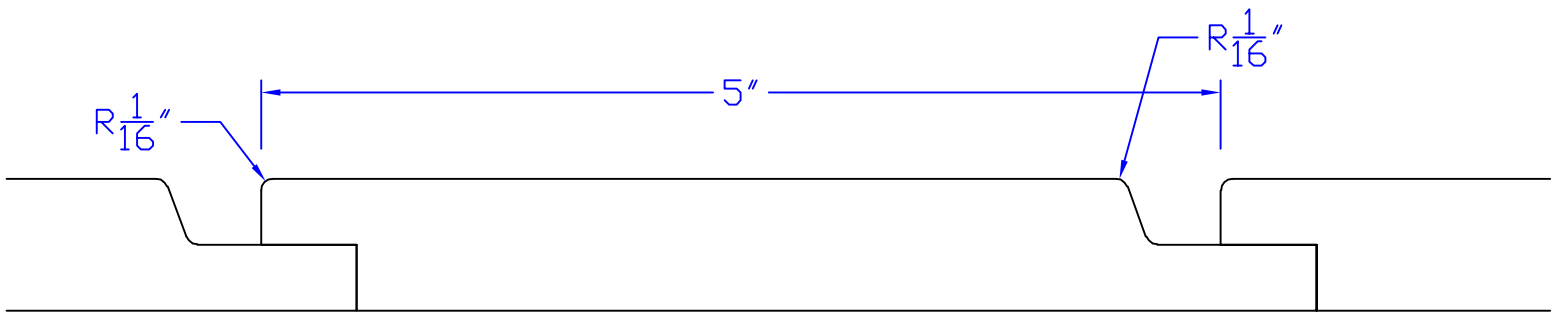

Creative Woodworking N.W., Inc.

1036 S.E. Taylor * Portland, Oregon 97214
Phone:(503) 230-9265 * Fax:(503) 232-9082
www.Creativewoodworkingnw.com

SDSL180
 $11/16"$ x $5-1/2"$
5" FACE