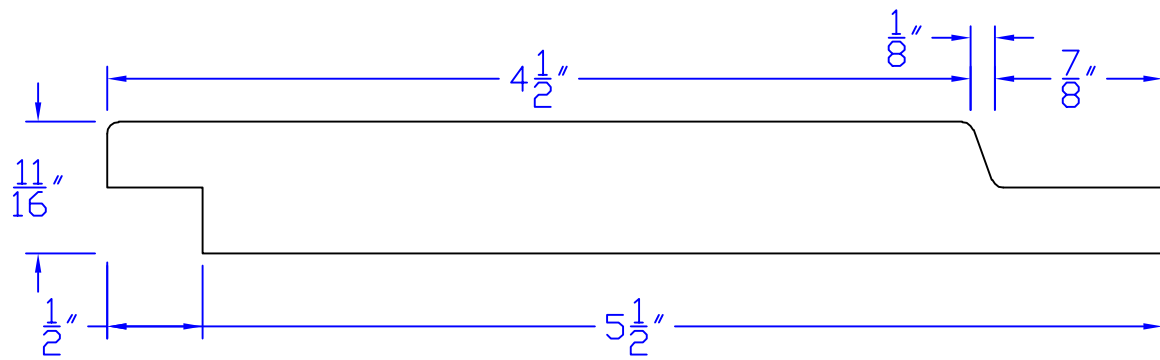

Creative Woodworking N.W., Inc.

1036 S.E. Taylor * Portland, Oregon 97214
Phone:(503) 230-9265 * Fax:(503) 232-9082
www.Creativewoodworkingnw.com

SDSL180
 $11/16"$ x $5-1/2"$
5" FACE