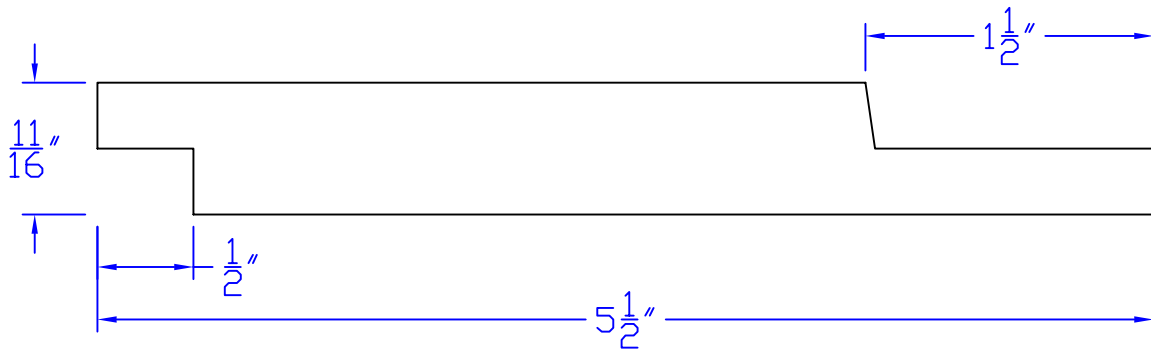

Creative Woodworking N.W., Inc.

1036 S.E. Taylor * Portland, Oregon 97214
Phone:(503) 230-9265 * Fax:(503) 232-9082
www.Creativewoodworkingnw.com

SDSL181
11/16" x 5-1/2"
5" FACE