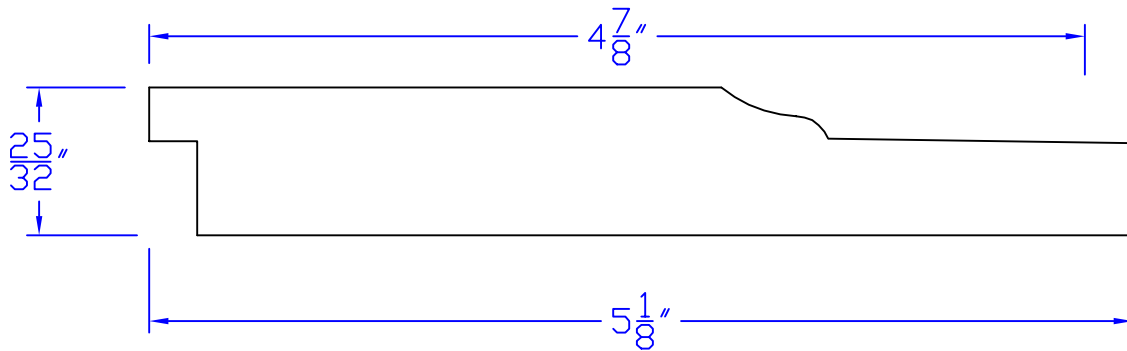

Creative Woodworking N.W., Inc.

1036 S.E. Taylor * Portland, Oregon 97214
Phone:(503) 230-9265 * Fax:(503) 232-9082
www.Creativewoodworkingnw.com

SDSL182
 $25/32$ " x $5-1/8$ "
 $4-7/8$ " FACE