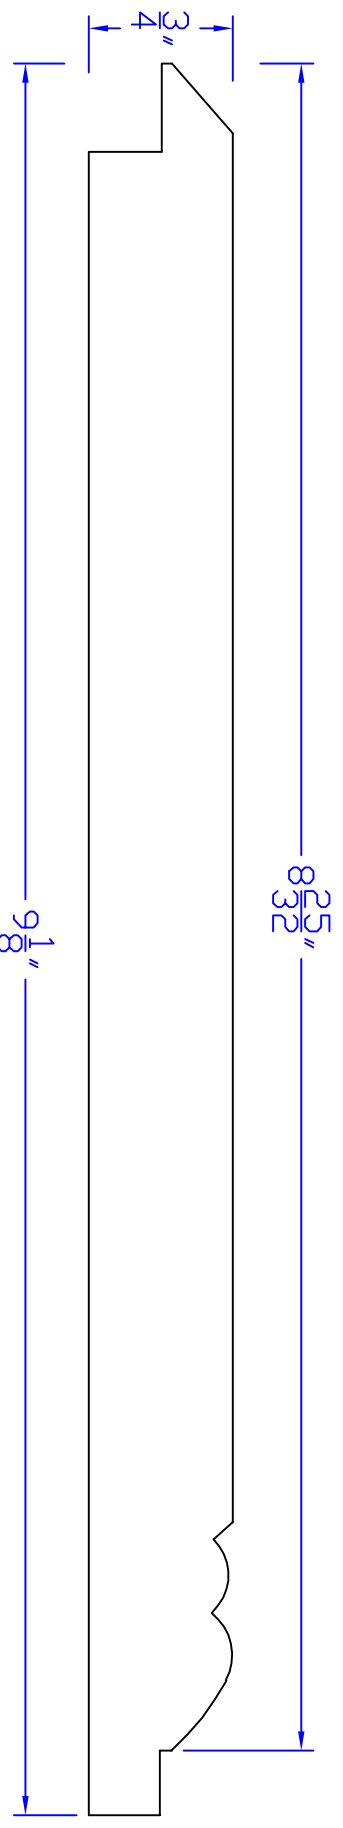

Creative Woodworking N.W., Inc.

1036 S.E. Taylor * Portland, Oregon 97214
Phone:(503) 230-9265 * Fax:(503) 232-9082
www.Creativewoodworkingnw.com

SDSL184
3/4" x 9-1/8"
8-25/32" FACE