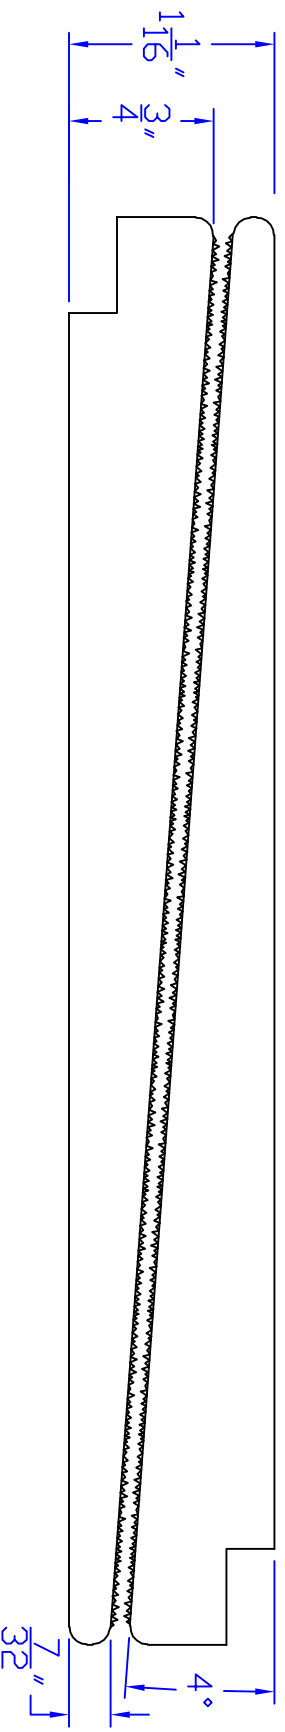

# Creative Woodworking N.W., Inc.

1036 S.E. Taylor \* Portland, Oregon 97214

Phone:(503) 230-9265 \* Fax:(503) 232-9082

[www.Creativewoodworkingnw.com](http://www.Creativewoodworkingnw.com)

SDSL186

$\frac{3}{4}$ " x  $7-7/16$ "

6-15/16" FACE