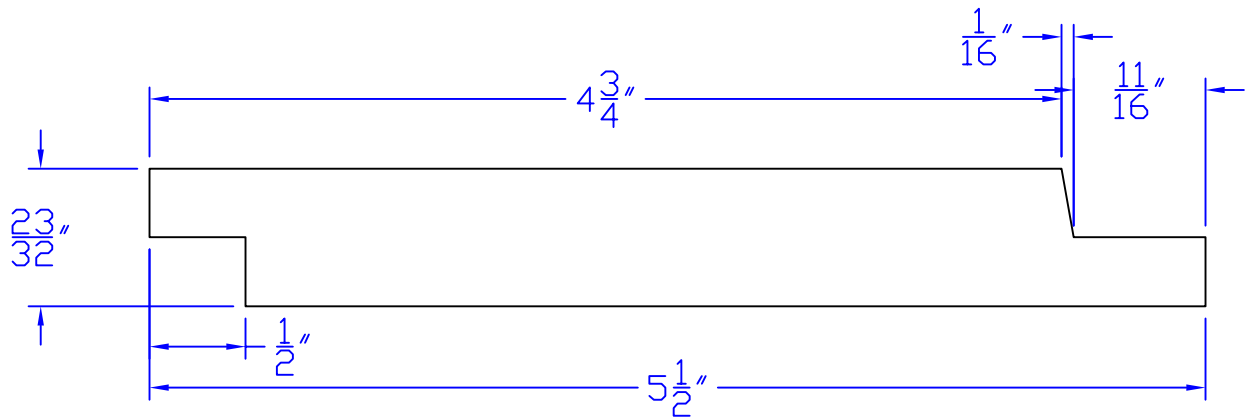

Creative Woodworking N.W., Inc.

1036 S.E. Taylor * Portland, Oregon 97214
Phone:(503) 230-9265 * Fax:(503) 232-9082
www.Creativewoodworkingnw.com

SDSL189
23/32" x 5-1/2"