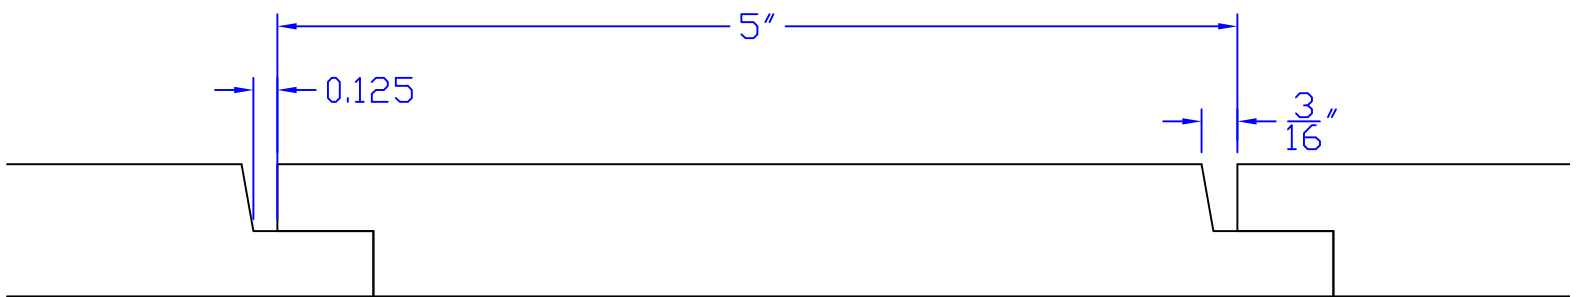

Creative Woodworking N.W., Inc.

1036 S.E. Taylor * Portland, Oregon 97214

Phone:(503) 230-9265 * Fax:(503) 232-9082

www.Creativewoodworkingnw.com

SDSL190
11/16" x 5-1/2"