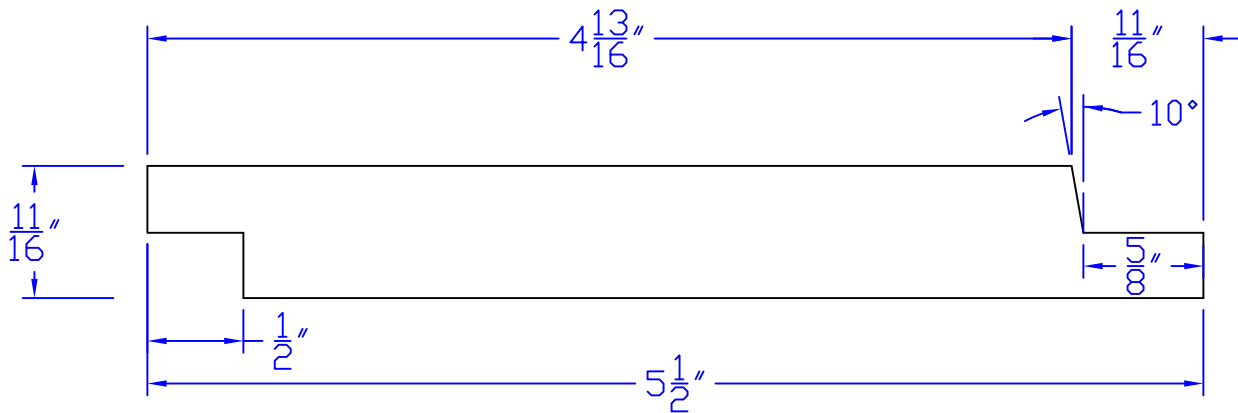

Creative Woodworking N.W., Inc.

1036 S.E. Taylor * Portland, Oregon 97214

Phone:(503) 230-9265 * Fax:(503) 232-9082

www.Creativewoodworkingnw.com

SDSL190
11/16" x 5-1/2"