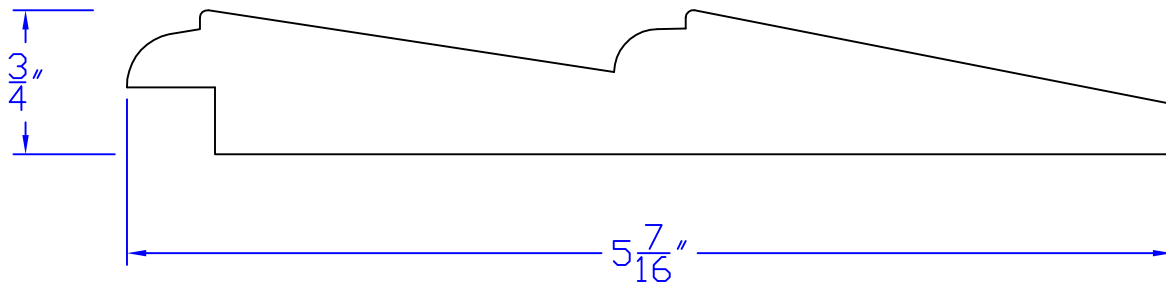

Creative Woodworking N.W., Inc.

1036 S.E. Taylor * Portland, Oregon 97214
Phone:(503) 230-9265 * Fax:(503) 232-9082
www.Creativewoodworkingnw.com

SDSL192
3/4" x 5-7/16"