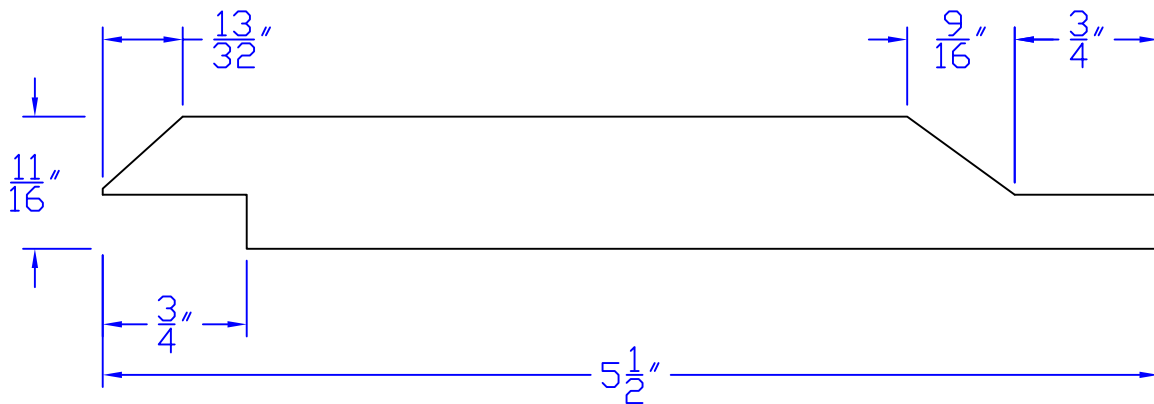

Creative Woodworking N.W., Inc.

1036 S.E. Taylor * Portland, Oregon 97214

Phone:(503) 230-9265 * Fax:(503) 232-9082

www.Creativewoodworkingnw.com

SDSL193
 $11/16$ " x $5-1/2$ "