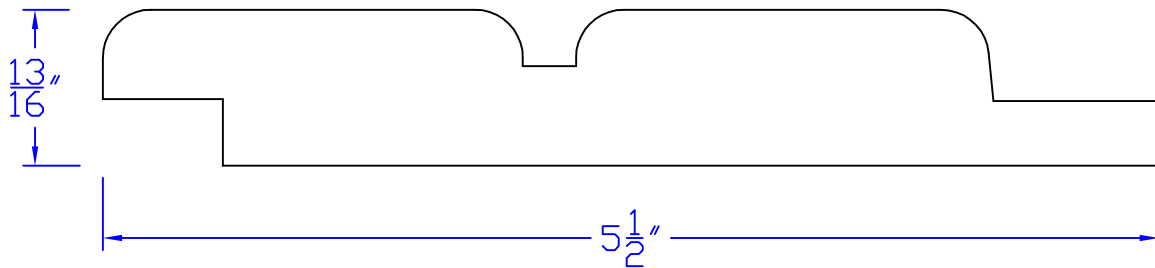

# Creative Woodworking N.W., Inc.

1036 S.E. Taylor \* Portland, Oregon 97214

Phone:(503) 230-9265 \* Fax:(503) 232-9082

www.Creativewoodworkingnw.com

SDSL194  
 $13/16$ " x  $5-1/2$ "