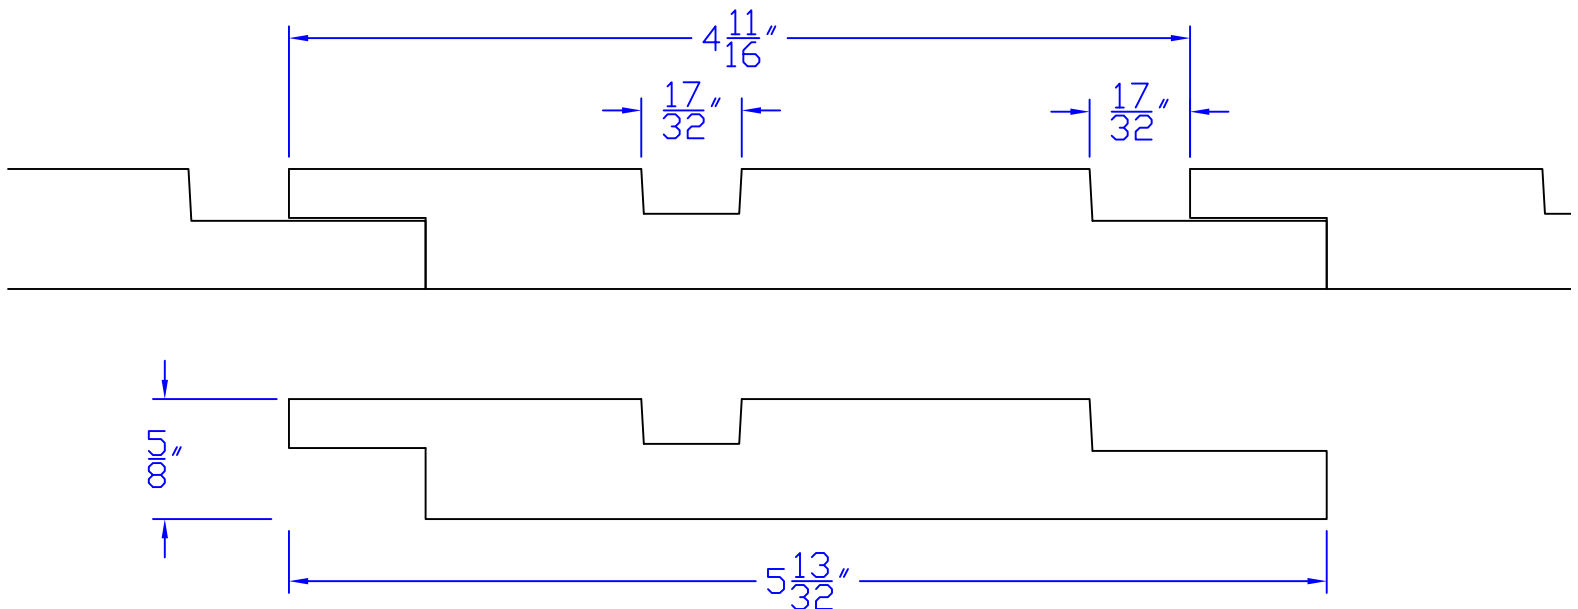

Creative Woodworking N.W., Inc.

1036 S.E. Taylor * Portland, Oregon 97214

Phone:(503) 230-9265 * Fax:(503) 232-9082

www.Creativewoodworkingnw.com

SDSL195
 $5/8$ " x $5-13/32$ "