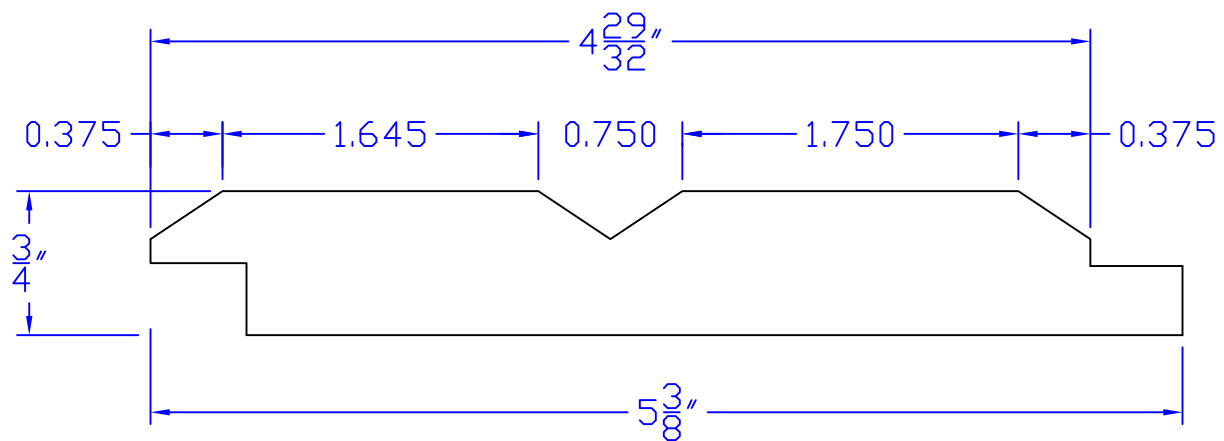

# Creative Woodworking N.W., Inc.

1036 S.E. Taylor \* Portland, Oregon 97214

Phone:(503) 230-9265 \* Fax:(503) 232-9082

www.Creativewoodworkingnw.com

SDSL196  
3/4" x 5-3/8"