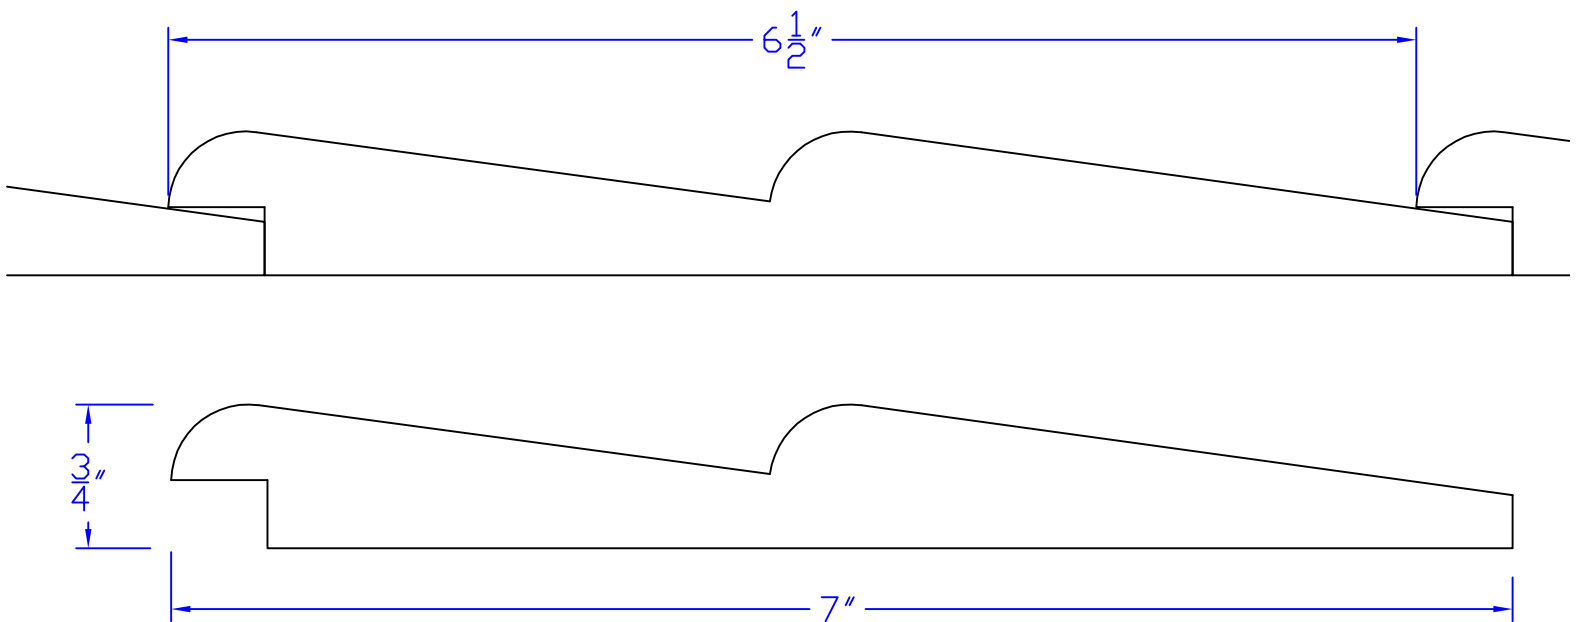

Creative Woodworking N.W., Inc.

1036 S.E. Taylor * Portland, Oregon 97214

Phone:(503) 230-9265 * Fax:(503) 232-9082

www.Creativewoodworkingnw.com

SDSL197
 $\frac{3}{4}$ " x 7"