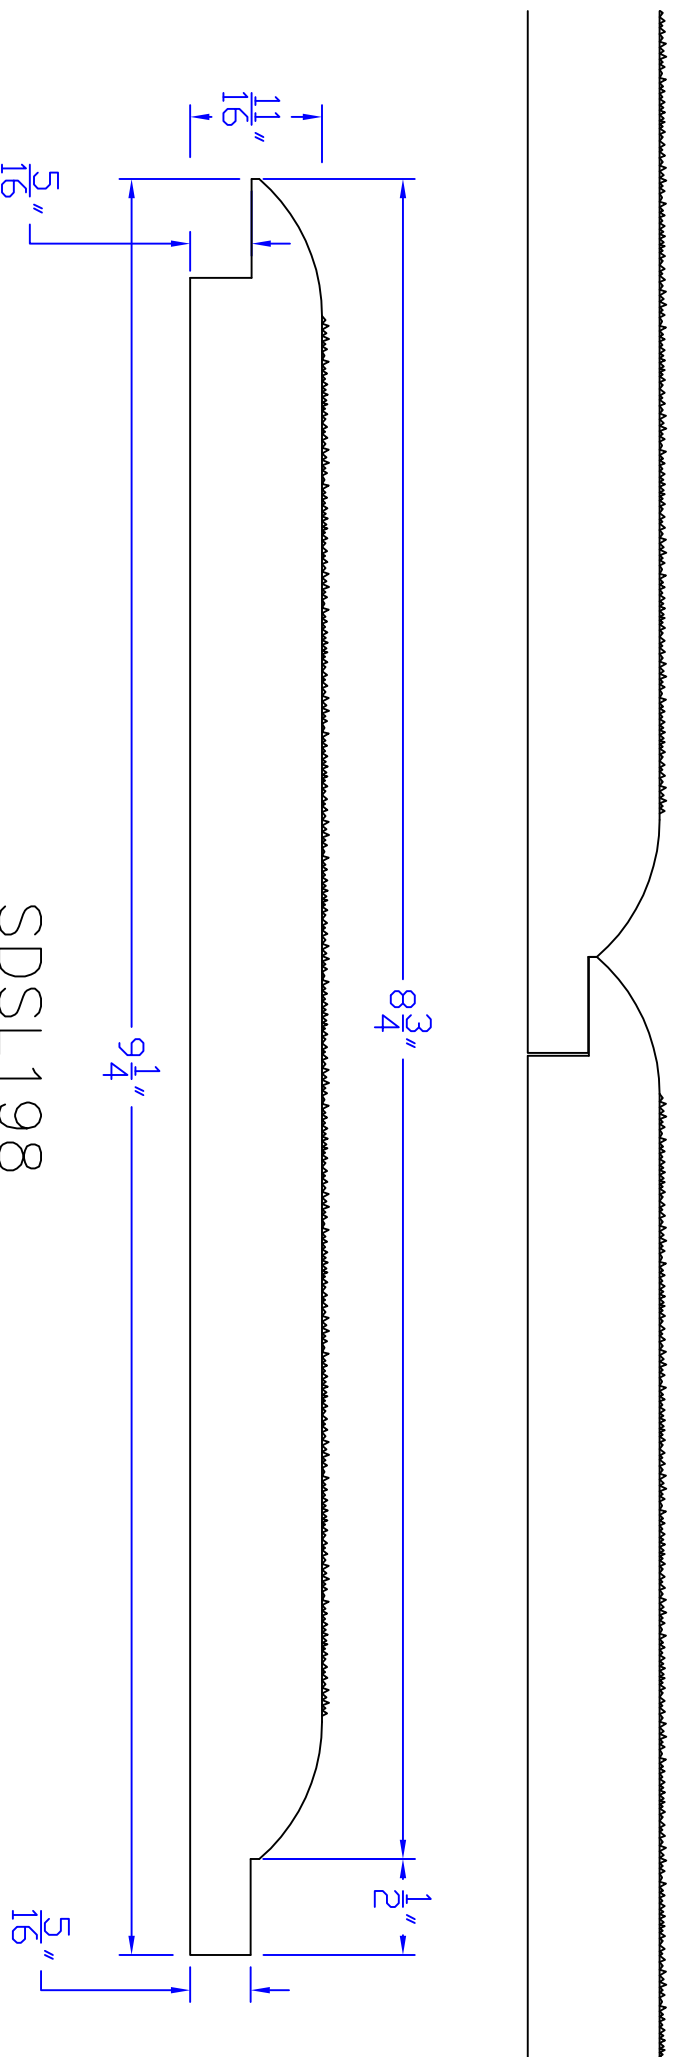

Creative Woodworking N.W., Inc.

1036 S.E. Taylor * Portland, Oregon 97214

Phone:(503) 230-9265 * Fax:(503) 232-9082

www.Creativewoodworkingnw.com

SDSL198

1 1/16" x 9-1/4"