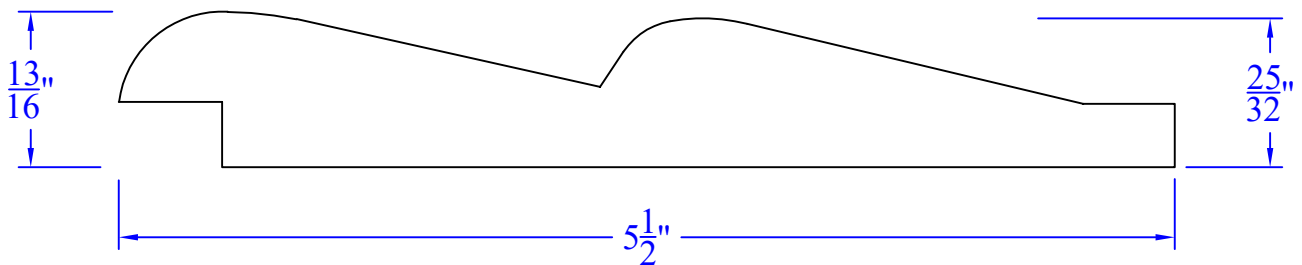

Creative Woodworking N.W., Inc.

1036 S.E. Taylor * Portland, Oregon 97214

Phone:(503) 230-9265 * Fax:(503) 232-9082

www.Creativewoodworkingnw.com

SDSL199
 $13/16$ " x $5-1/2$ "