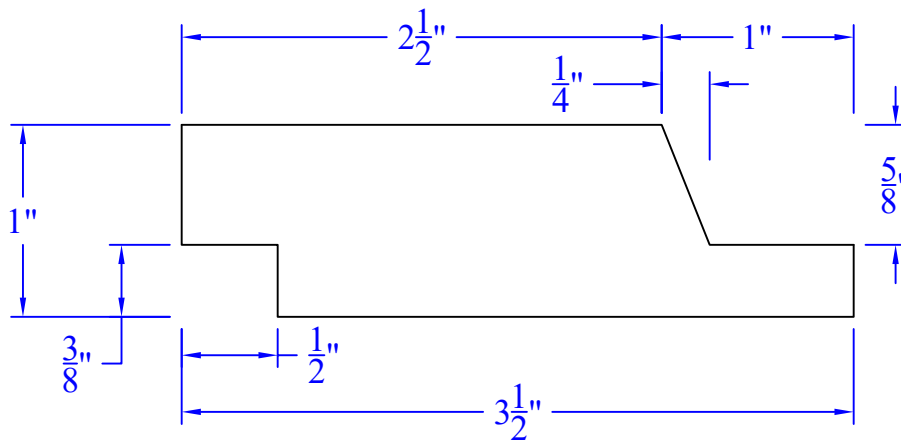

# Creative Woodworking N.W., Inc.

1036 S.E. Taylor \* Portland, Oregon 97214  
Phone:(503) 230-9265 \* Fax:(503) 232-9082  
www.Creativewoodworkingnw.com

**SDSL200**

**1" x 3-1/2"**