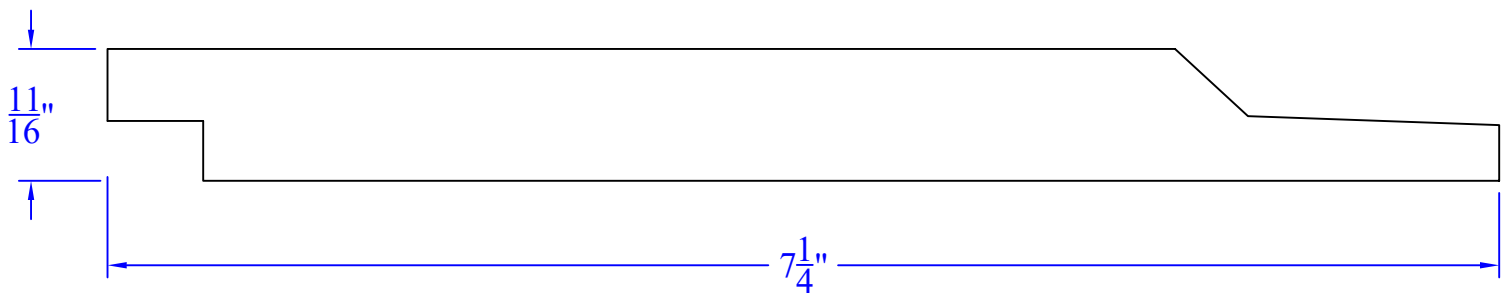

Creative Woodworking N.W., Inc.

1036 S.E. Taylor * Portland, Oregon 97214
Phone:(503) 230-9265 * Fax:(503) 232-9082
www.Creativewoodworkingnw.com

SDSL201

$11/16$ " x $7-1/4$ "