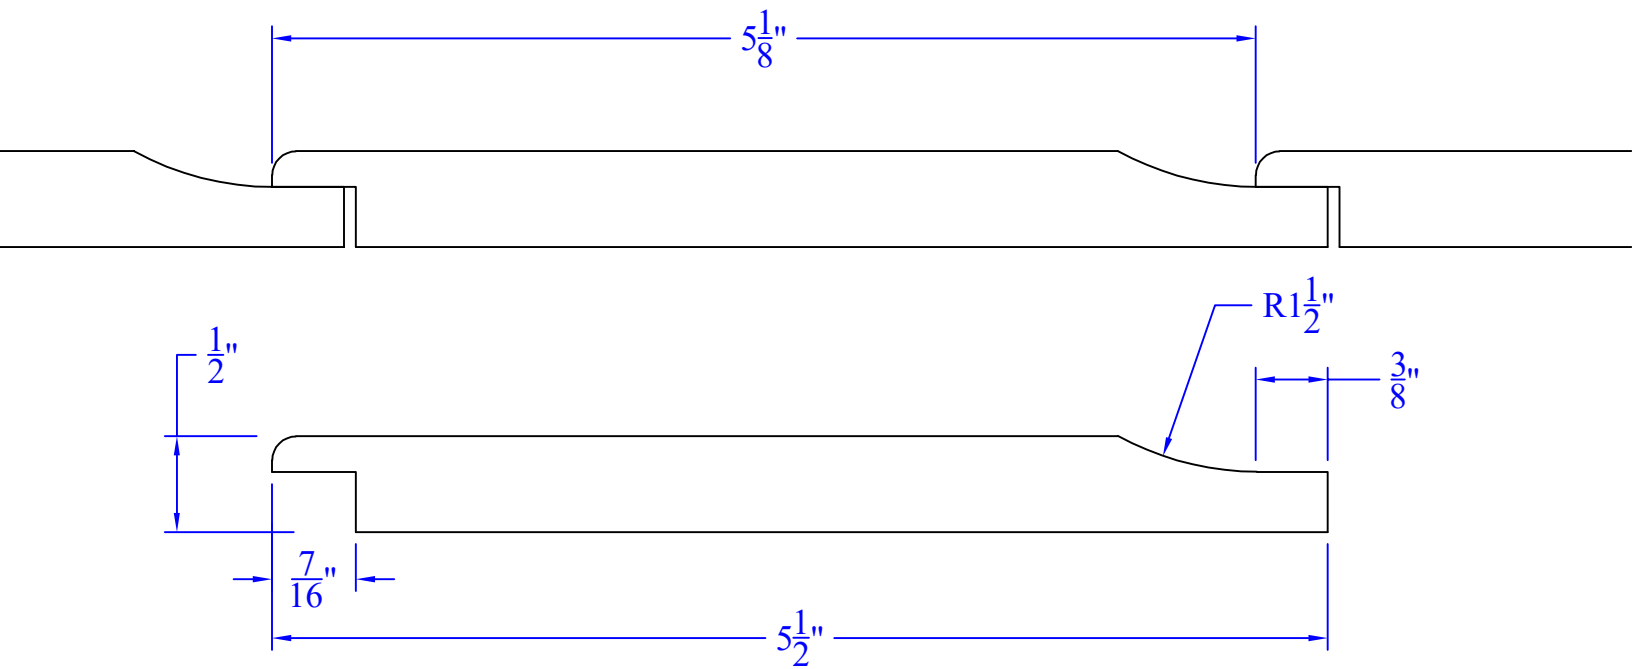

Creative Woodworking N.W., Inc.

1036 S.E. Taylor * Portland, Oregon 97214
Phone:(503) 230-9265 * Fax:(503) 232-9082
www.Creativewoodworkingnw.com

SDSL202

$1/2" \times 5-1/2"$