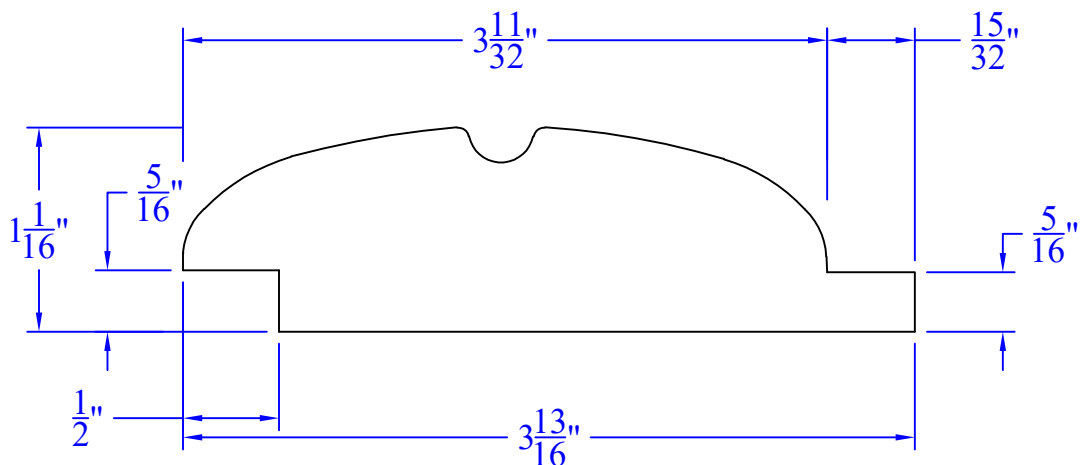

Creative Woodworking N.W., Inc.

1036 S.E. Taylor * Portland, Oregon 97214
Phone:(503) 230-9265 * Fax:(503) 232-9082
www.Creativewoodworkingnw.com

SDSL204
1-1/16" x 3-13/16"