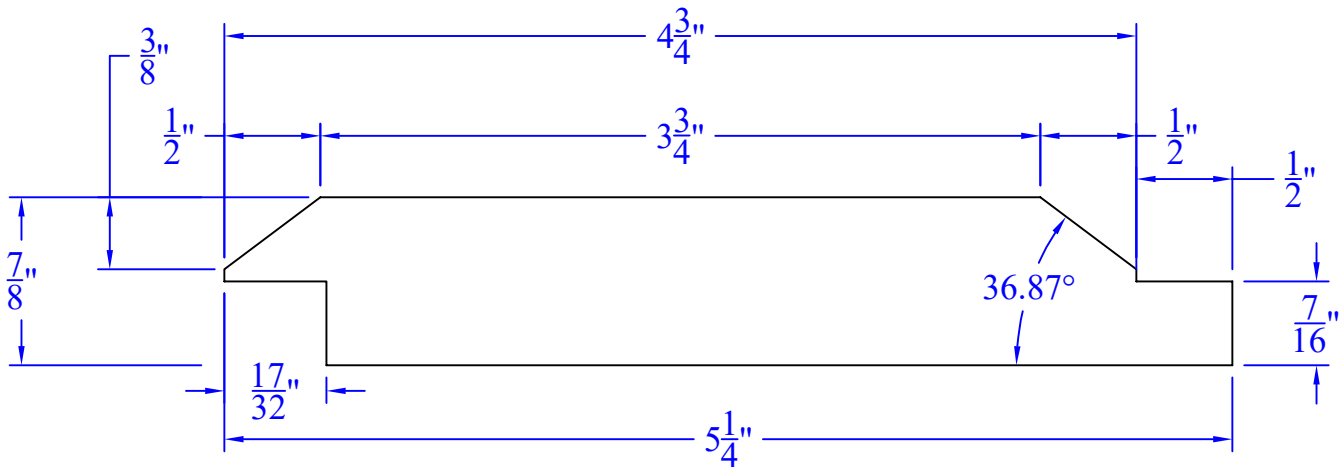

Creative Woodworking N.W., Inc.

1036 S.E. Taylor * Portland, Oregon 97214
Phone:(503) 230-9265 * Fax:(503) 232-9082
www.Creativewoodworkingnw.com

SDSL205
7/8" x 5-1/4"