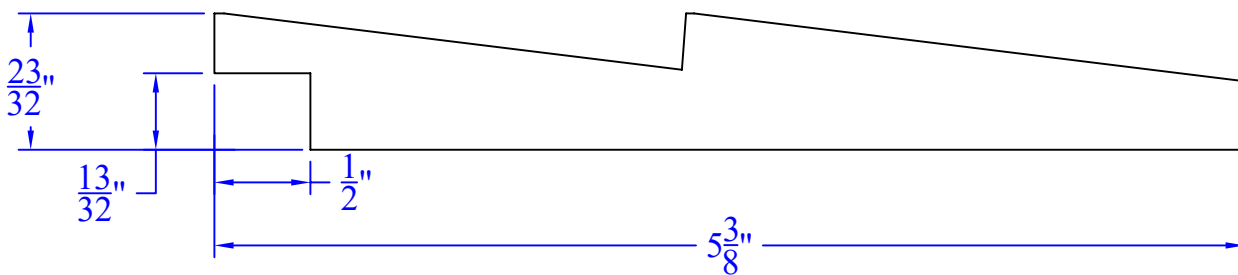

Creative Woodworking N.W., Inc.

1036 S.E. Taylor * Portland, Oregon 97214
Phone:(503) 230-9265 * Fax:(503) 232-9082
www.Creativewoodworkingnw.com

SDSL207
 $23/32$ " x $5-3/8$ "