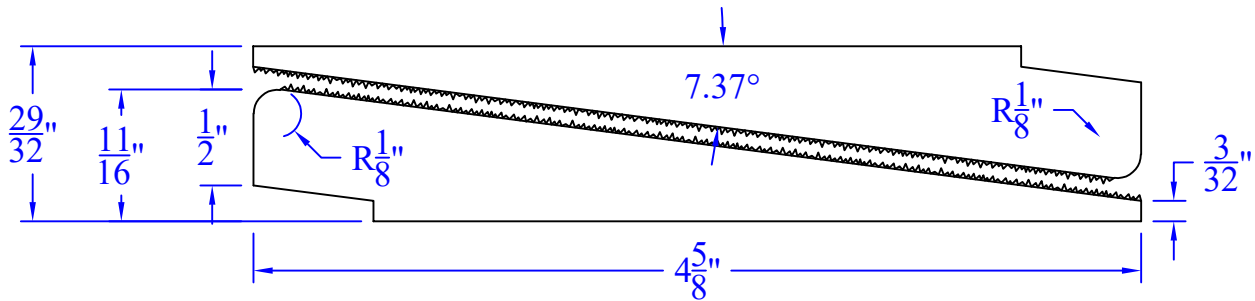

# Creative Woodworking N.W., Inc.

1036 S.E. Taylor \* Portland, Oregon 97214  
Phone:(503) 230-9265 \* Fax:(503) 232-9082  
www.Creativewoodworkingnw.com

MAKE OUT OF 5/4 x 6 BLANKS

SDSL208  
11/16" x 4-5/8"