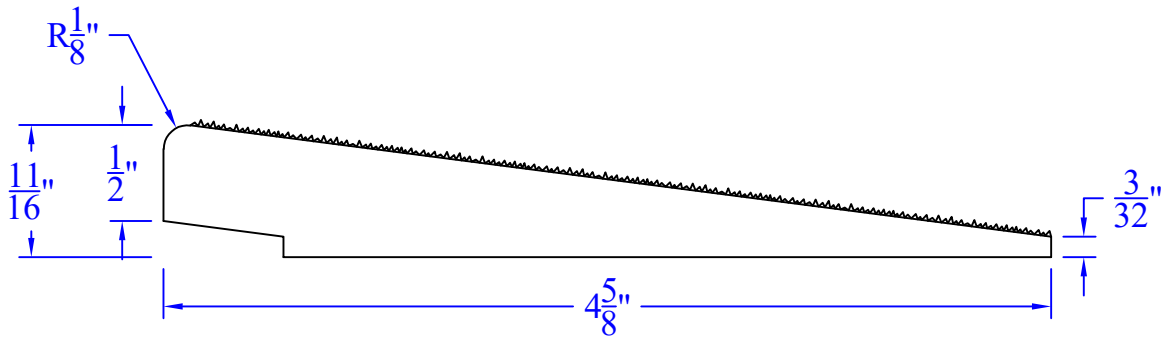

# Creative Woodworking N.W., Inc.

1036 S.E. Taylor \* Portland, Oregon 97214  
Phone:(503) 230-9265 \* Fax:(503) 232-9082  
www.Creativewoodworkingnw.com

MAKE OUT OF 5/4 x 6 BLANKS

SDSL208  
11/16" x 4-5/8"