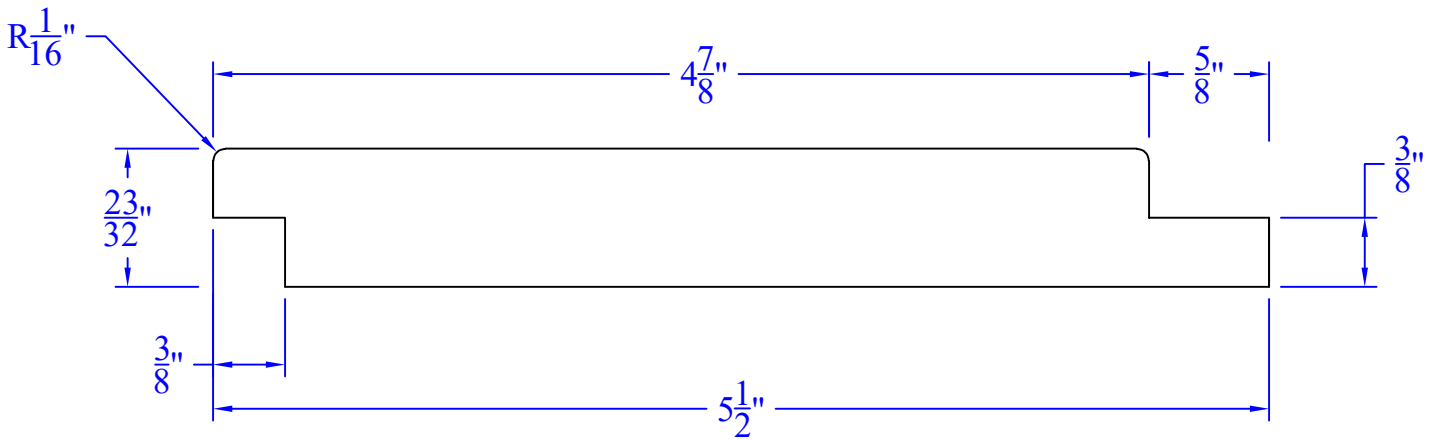

# Creative Woodworking N.W., Inc.

1036 S.E. Taylor \* Portland, Oregon 97214  
Phone:(503) 230-9265 \* Fax:(503) 232-9082  
www.Creativewoodworkingnw.com

SDSL211  
23/32" x 5-1/2"