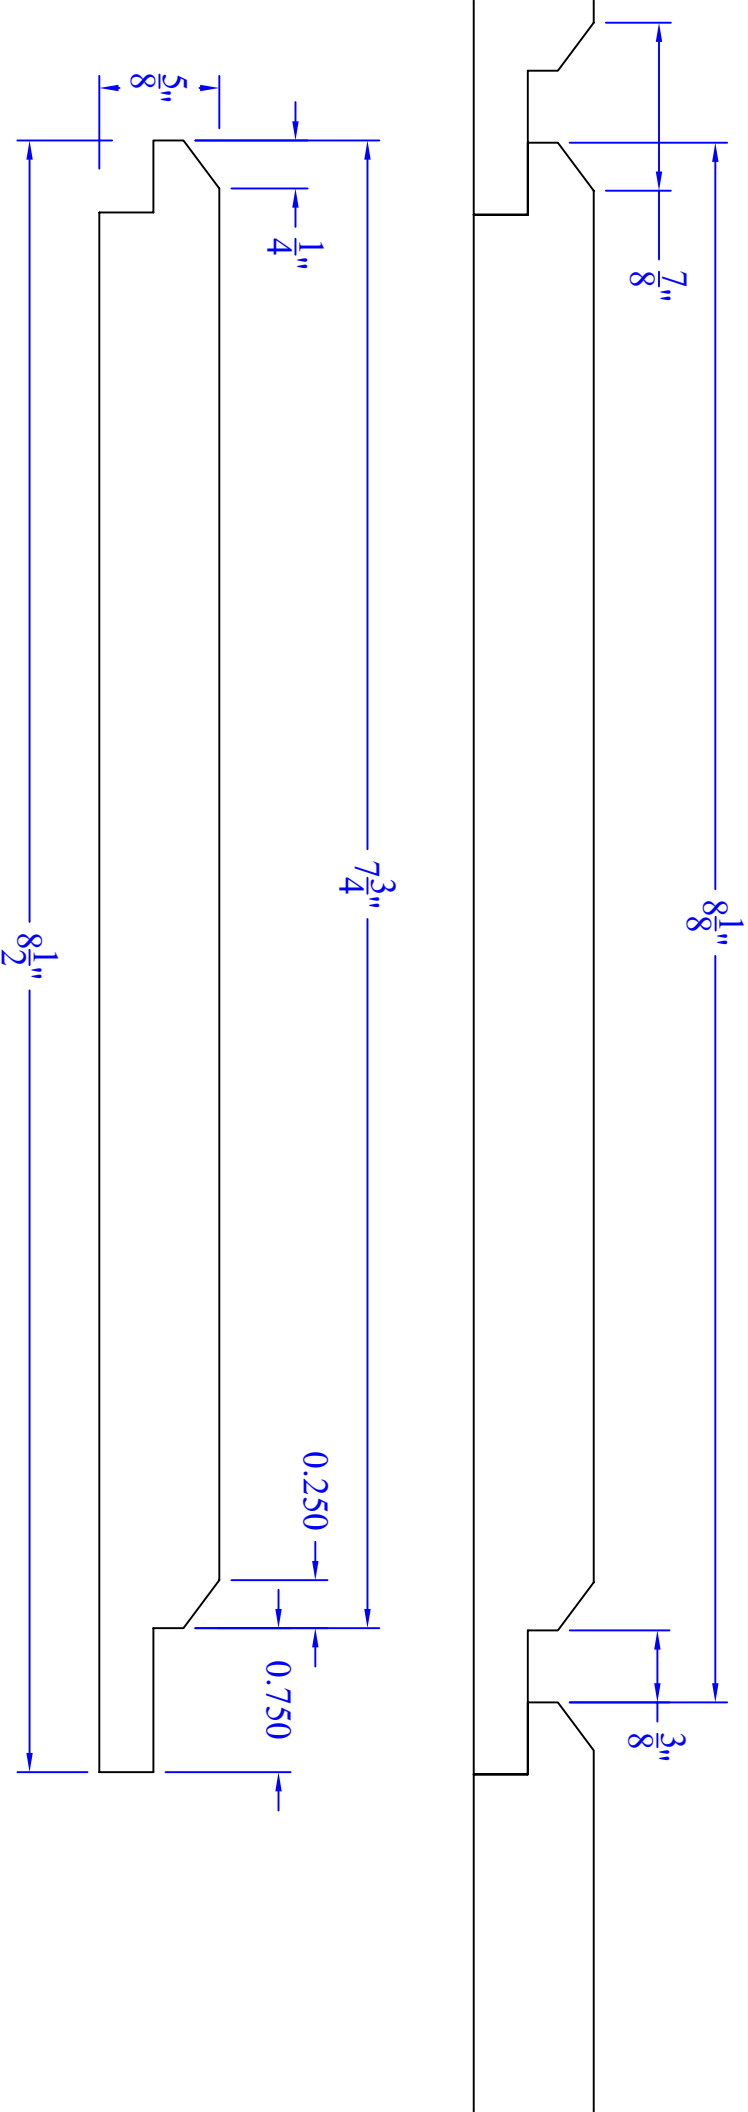

# Creative Woodworking N.W., Inc.

1036 S.E. Taylor \* Portland, Oregon 97214

Phone:(503) 230-9265 \* Fax:(503) 232-9082

[www.Creativewoodworkingnw.com](http://www.Creativewoodworkingnw.com)

**SDSL212**

**5/8" X 8-1/2"**

**WP-11 ALT**

**VARIOUS WIDTH AVAILABLE**