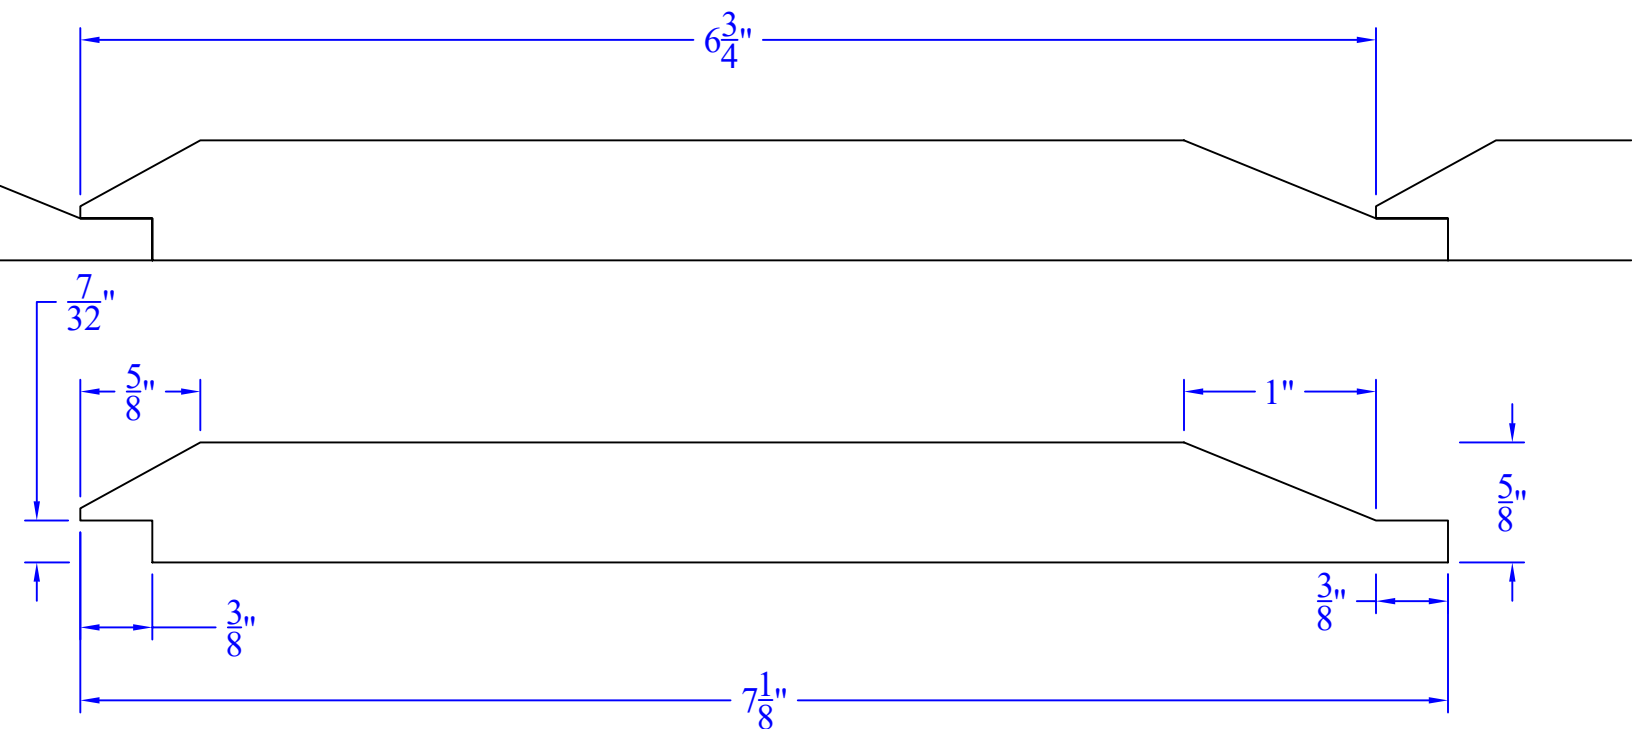

# Creative Woodworking N.W., Inc.

1036 S.E. Taylor \* Portland, Oregon 97214  
Phone:(503) 230-9265 \* Fax:(503) 232-9082  
www.Creativewoodworkingnw.com

SDSL213  
 $5/8" \times 7-1/8"$