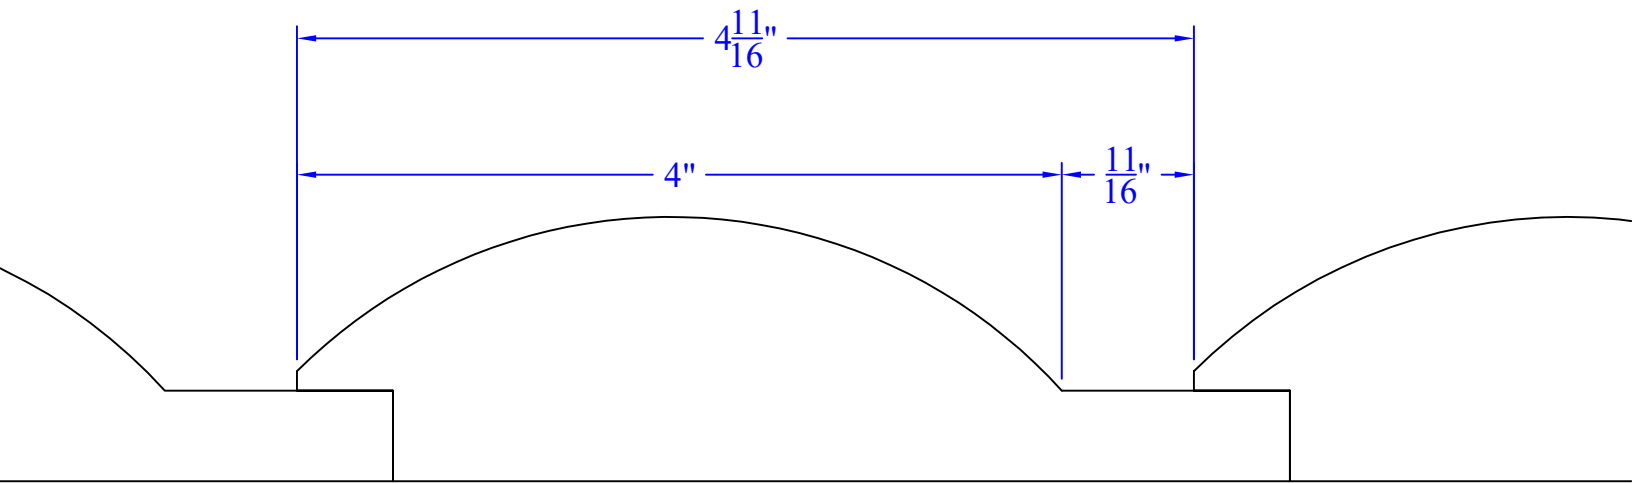

# Creative Woodworking N.W., Inc.

1036 S.E. Taylor \* Portland, Oregon 97214  
Phone:(503) 230-9265 \* Fax:(503) 232-9082  
www.Creativewoodworkingnw.com

**SDSL214**  
**1-3/8" x 5-3/16"**