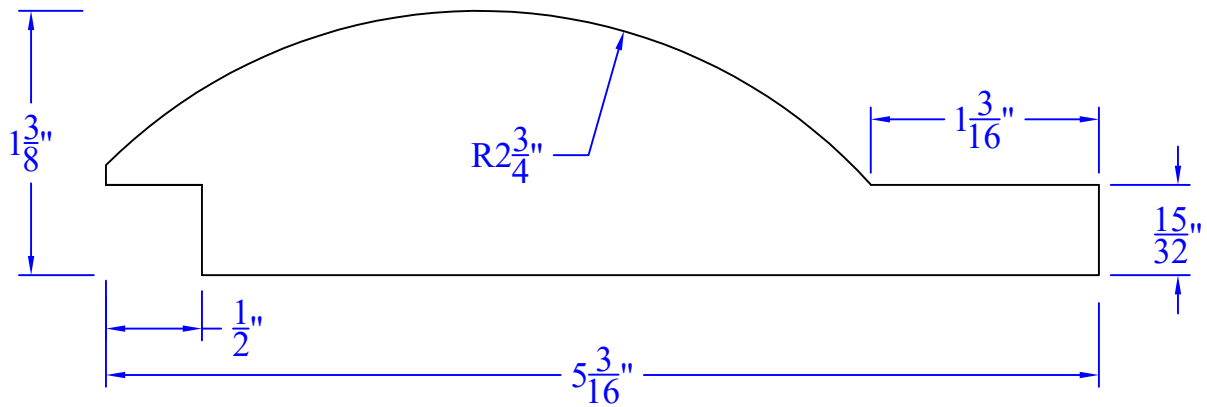

# Creative Woodworking N.W., Inc.

1036 S.E. Taylor \* Portland, Oregon 97214  
Phone:(503) 230-9265 \* Fax:(503) 232-9082  
www.Creativewoodworkingnw.com

**SDSL214**  
**1-3/8" x 5-3/16"**