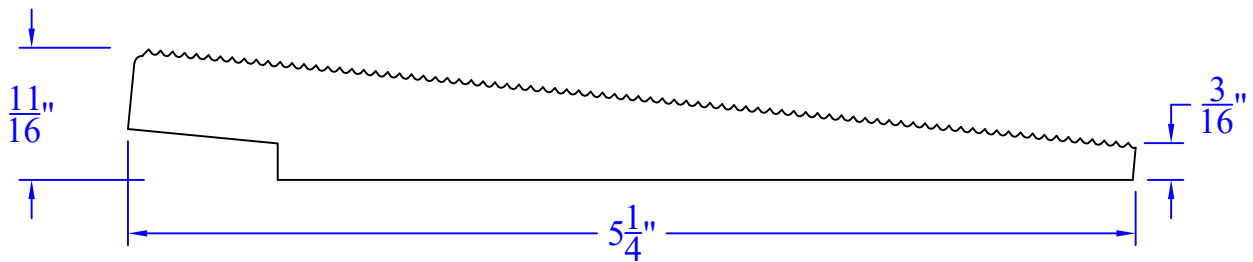

Creative Woodworking N.W., Inc.

1036 S.E. Taylor * Portland, Oregon 97214
Phone:(503) 230-9265 * Fax:(503) 232-9082
www.Creativewoodworkingnw.com

SDSL215
 $11/16$ " x $5-1/4$ "