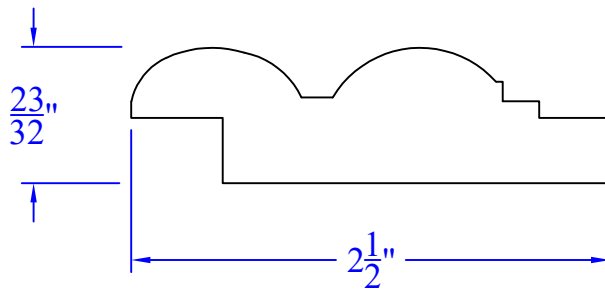

# Creative Woodworking N.W., Inc.

1036 S.E. Taylor \* Portland, Oregon 97214  
Phone:(503) 230-9265 \* Fax:(503) 232-9082  
www.Creativewoodworkingnw.com

SDSL216  
 $23/32"$  x  $2-1/2"$