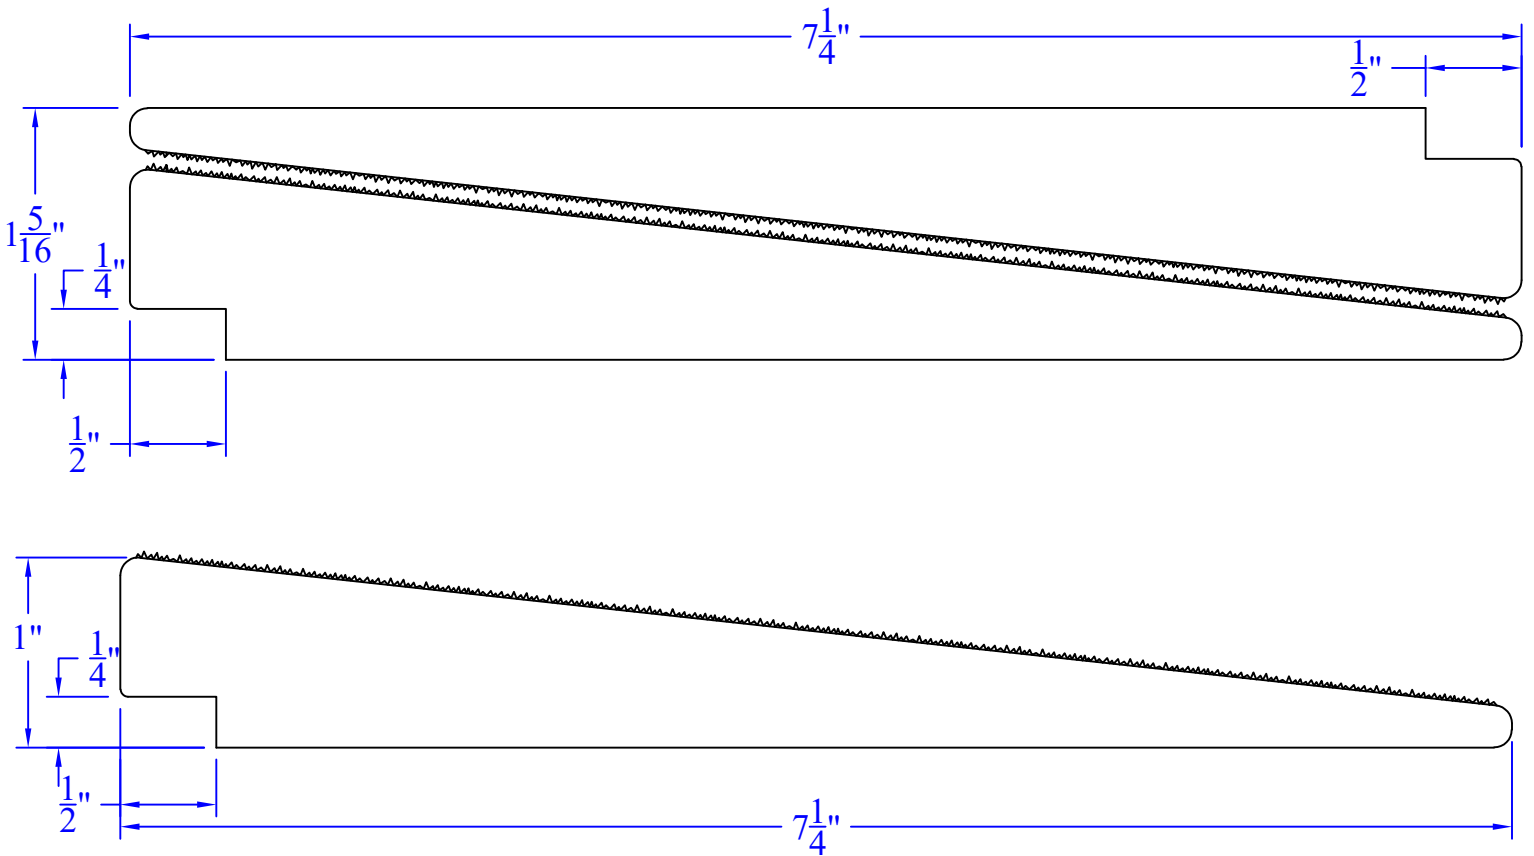

# Creative Woodworking N.W., Inc.

1036 S.E. Taylor \* Portland, Oregon 97214

Phone:(503) 230-9265 \* Fax:(503) 232-9082

www.Creativewoodworkingnw.com

SDSL217

1" x 7-1/4"