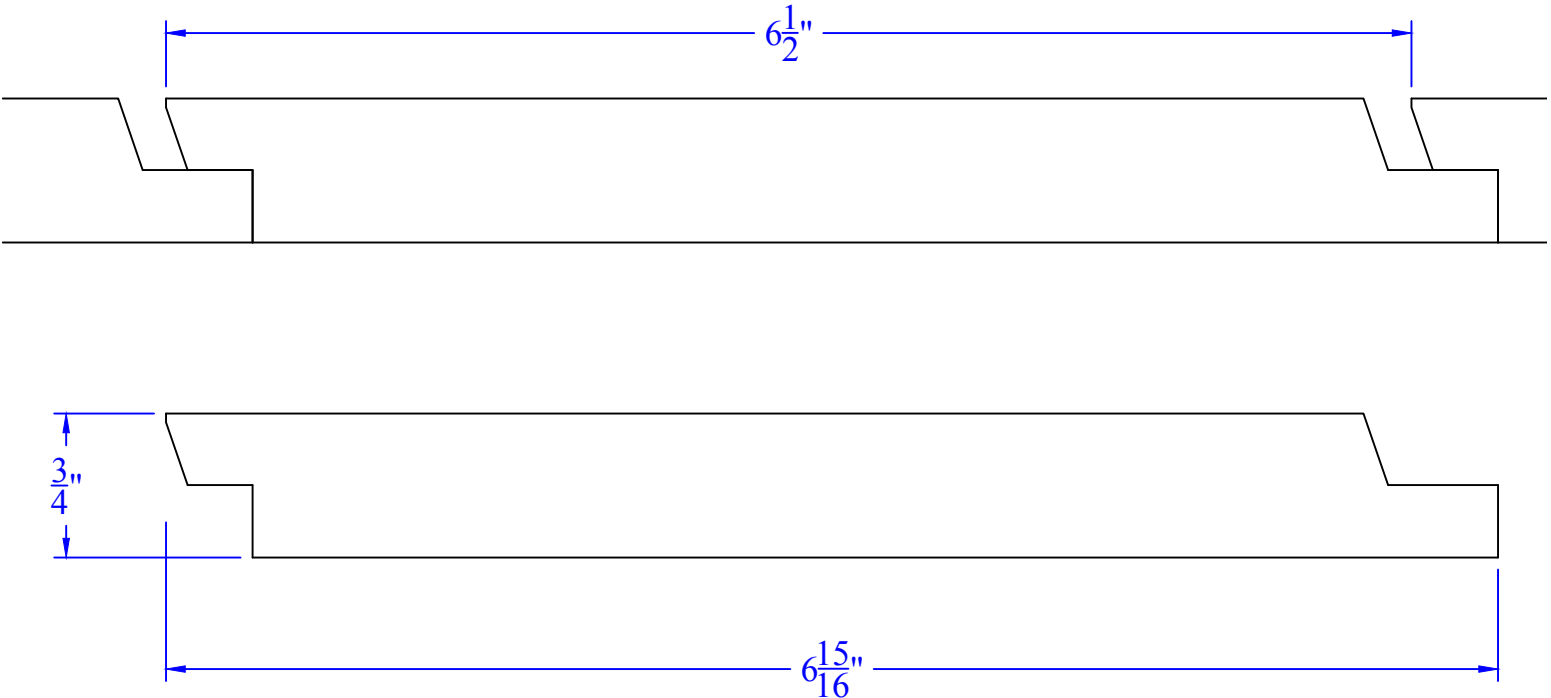

Creative Woodworking N.W., Inc.

1036 S.E. Taylor * Portland, Oregon 97214
Phone:(503) 230-9265 * Fax:(503) 232-9082
www.Creativewoodworkingnw.com

SDSL218
 $\frac{3}{4}$ " x $6\frac{15}{16}$ "