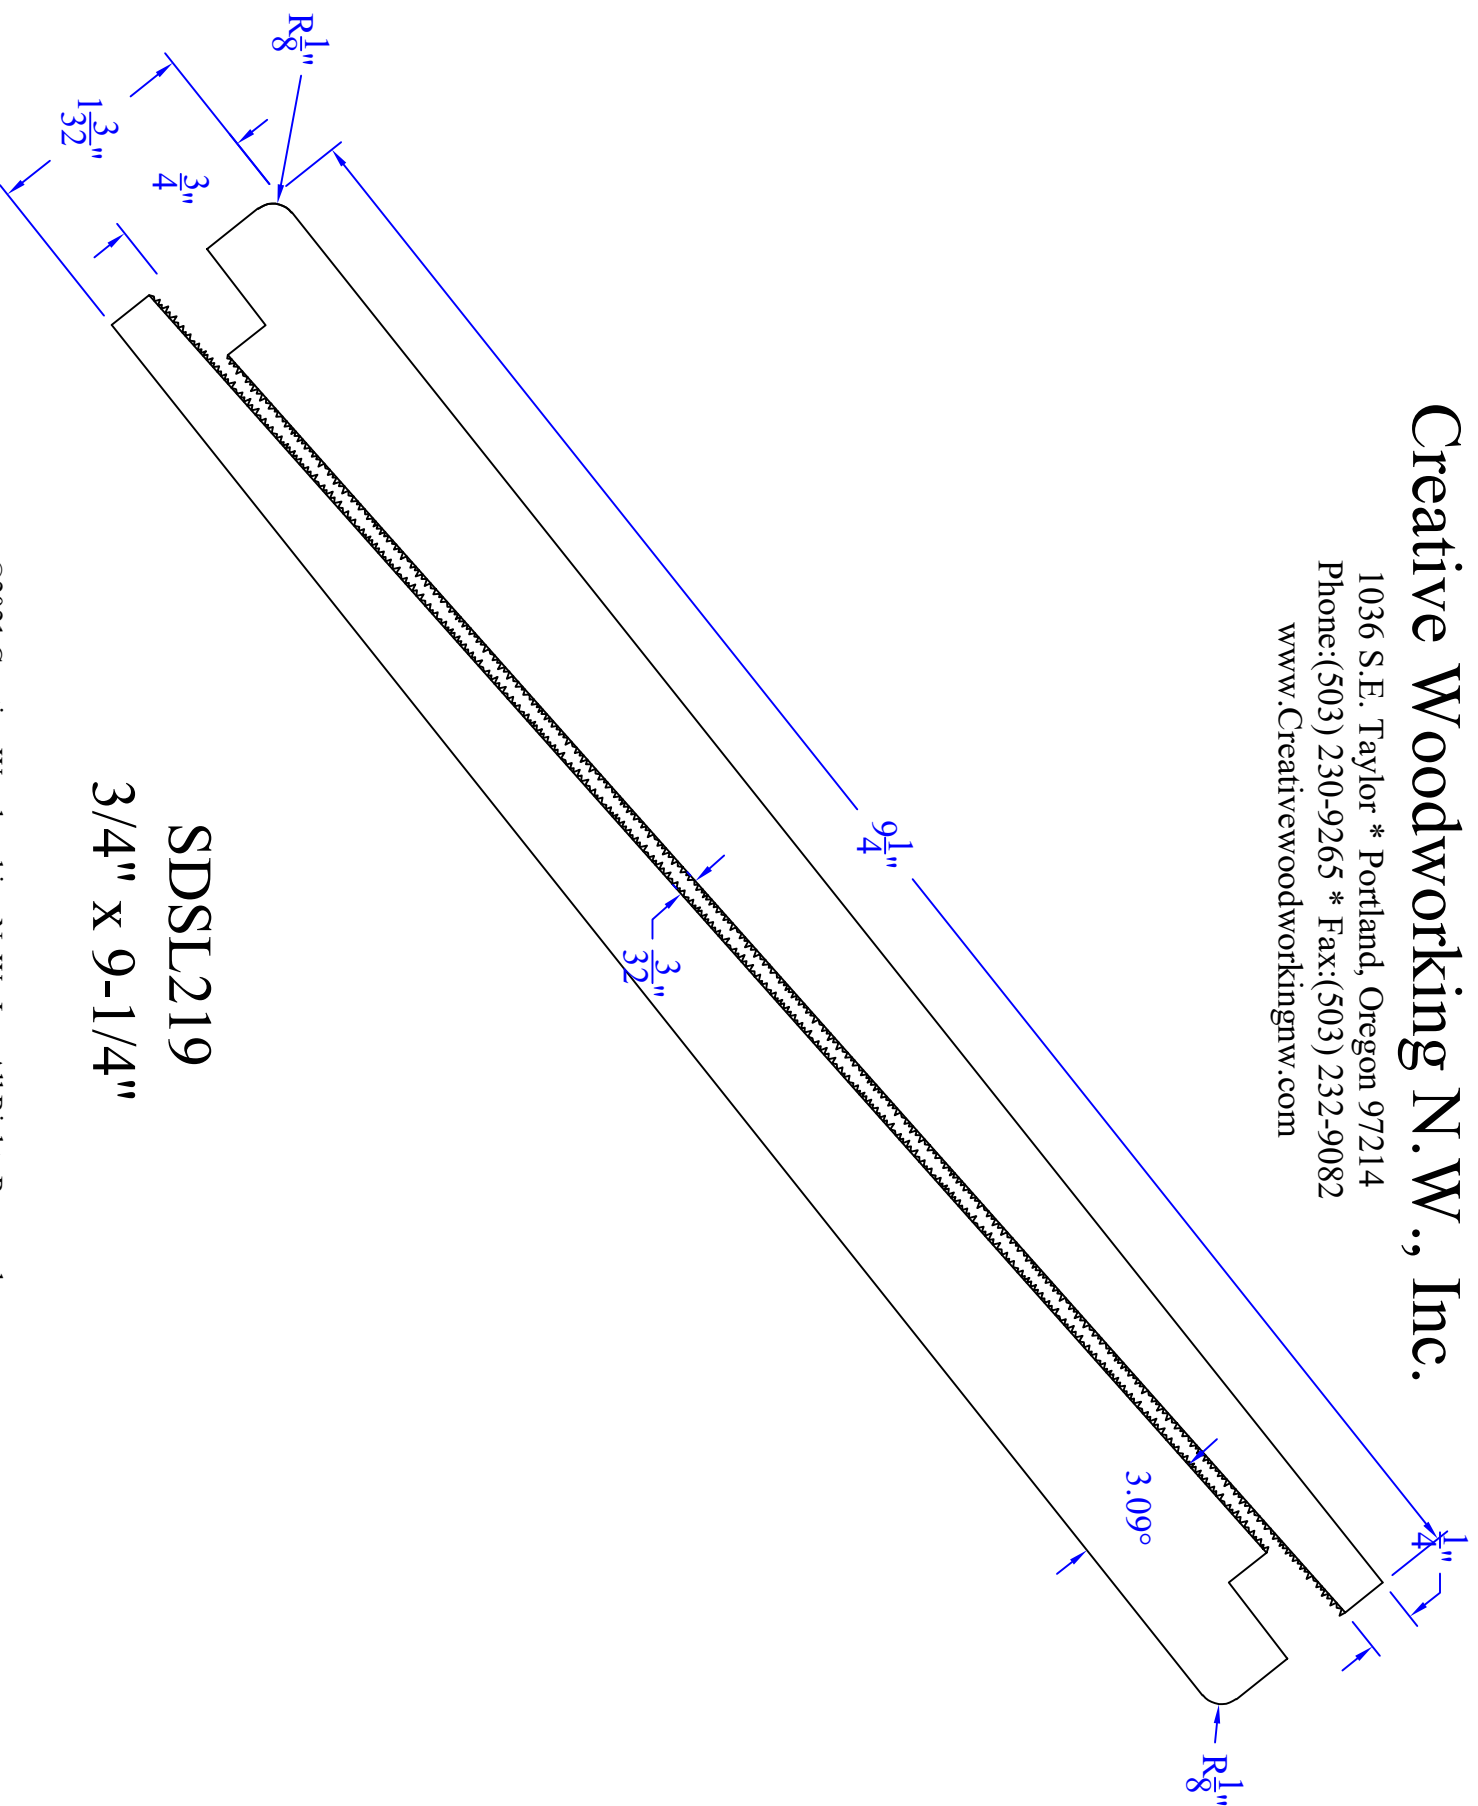

Creative Woodworking N.W., Inc.

1036 S.E. Taylor * Portland, Oregon 97214
Phone:(503) 230-9265 * Fax:(503) 232-9082
www.Creativewoodworkingnw.com

SDSL219

$\frac{3}{4}"$ X $9\text{-}1\frac{1}{4}"$