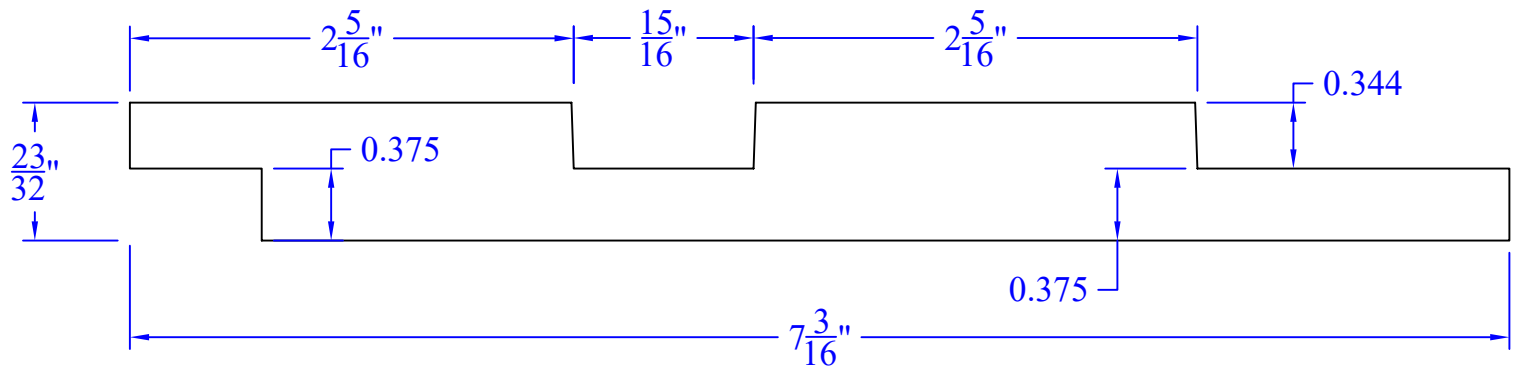

Creative Woodworking N.W., Inc.

1036 S.E. Taylor * Portland, Oregon 97214
Phone:(503) 230-9265 * Fax:(503) 232-9082
www.Creativewoodworkingnw.com

SDSL221
 $23/32" \times 7-3/16"$