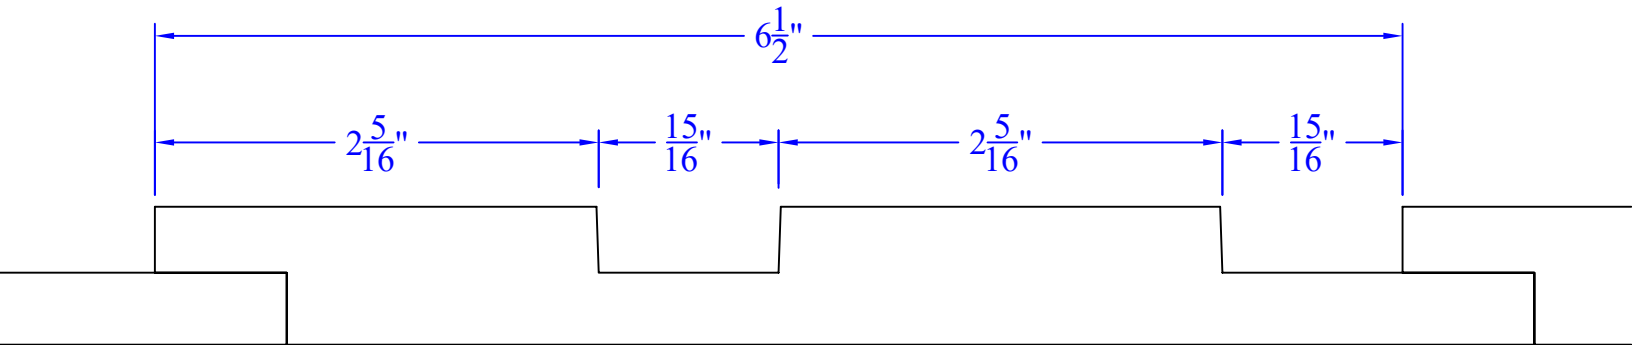

Creative Woodworking N.W., Inc.

1036 S.E. Taylor * Portland, Oregon 97214
Phone:(503) 230-9265 * Fax:(503) 232-9082
www.Creativewoodworkingnw.com

SDSL221
 $23/32" \times 7-3/16"$