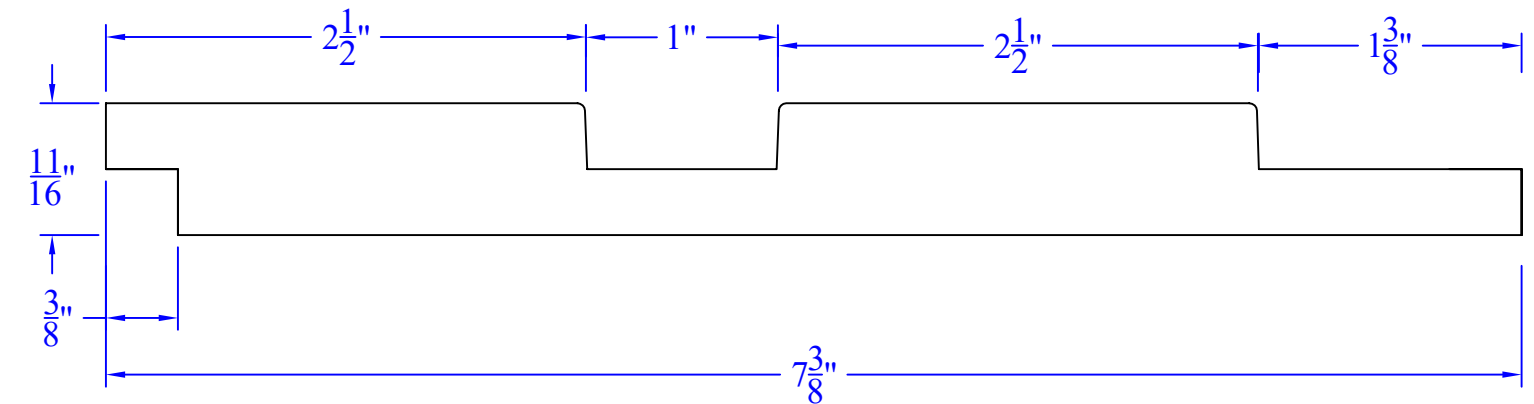

Creative Woodworking N.W., Inc.

1036 S.E. Taylor * Portland, Oregon 97214
Phone:(503) 230-9265 * Fax:(503) 232-9082
www.Creativewoodworkingnw.com

SDSL222
 $11/16$ " x $7-3/8$ "