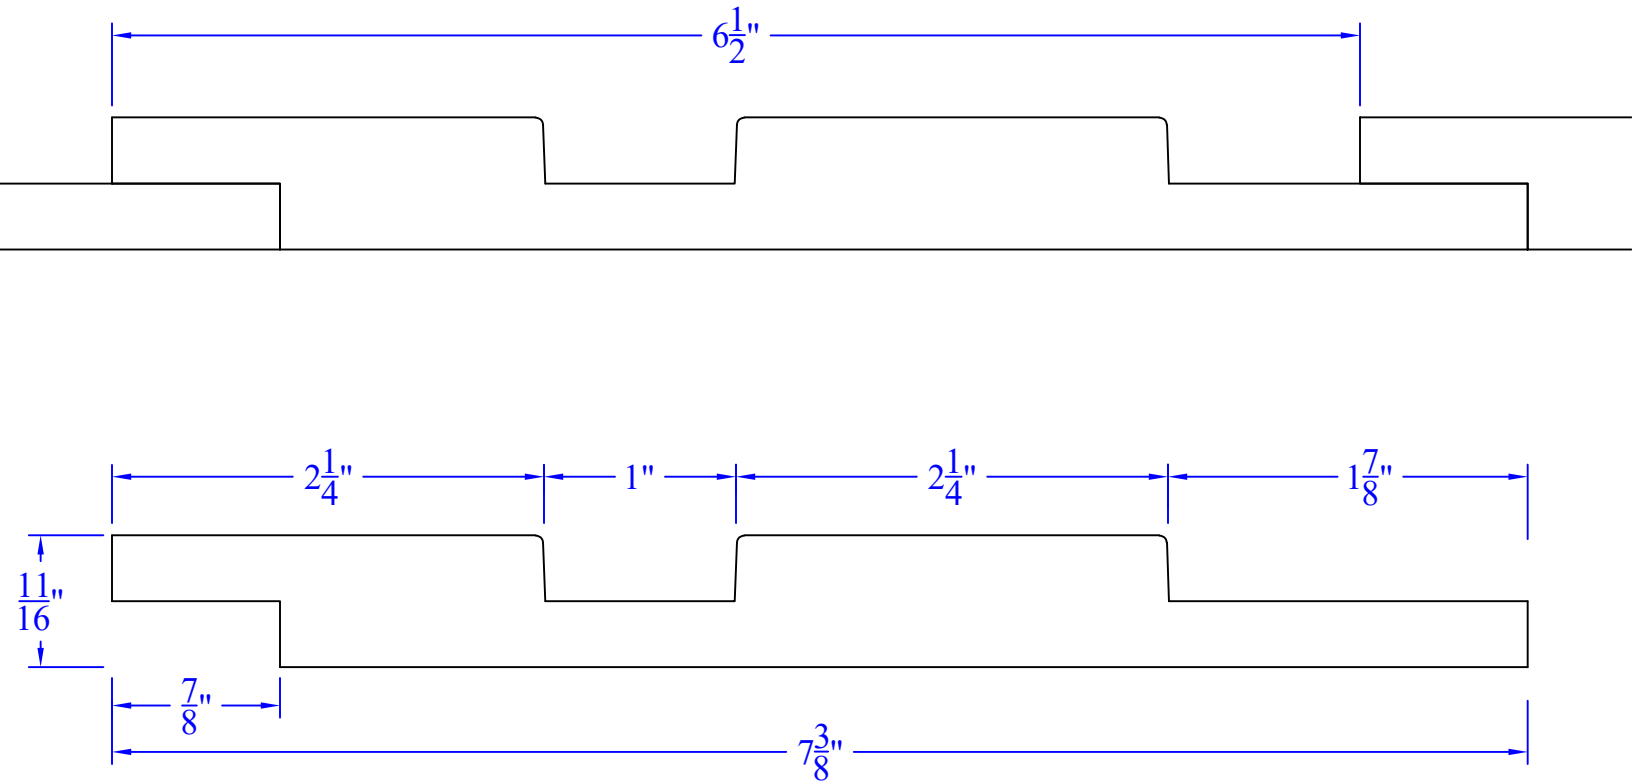

Creative Woodworking N.W., Inc.

1036 S.E. Taylor * Portland, Oregon 97214
Phone:(503) 230-9265 * Fax:(503) 232-9082
www.Creativewoodworkingnw.com

SDSL223
11/16" x 7-3/8"