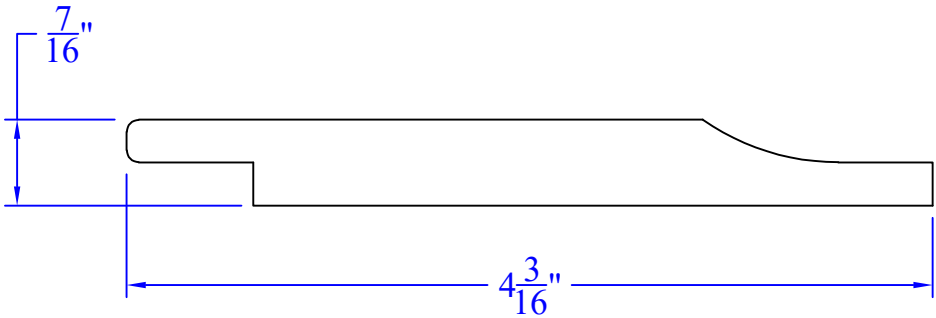

# Creative Woodworking N.W., Inc.

1036 S.E. Taylor \* Portland, Oregon 97214  
Phone:(503) 230-9265 \* Fax:(503) 232-9082  
www.Creativewoodworkingnw.com

SDSL224  
 $7/16'' \times 4-3/16''$