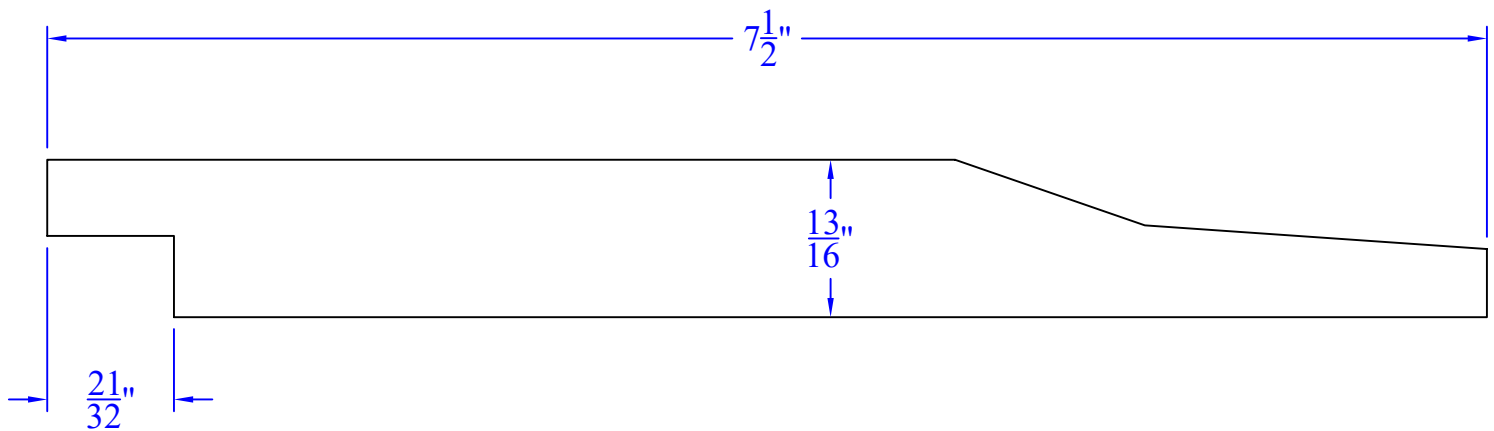

Creative Woodworking N.W., Inc.

1036 S.E. Taylor * Portland, Oregon 97214
Phone:(503) 230-9265 * Fax:(503) 232-9082
www.Creativewoodworkingnw.com

SDSL225
 $13/16$ " x $7-1/2$ "