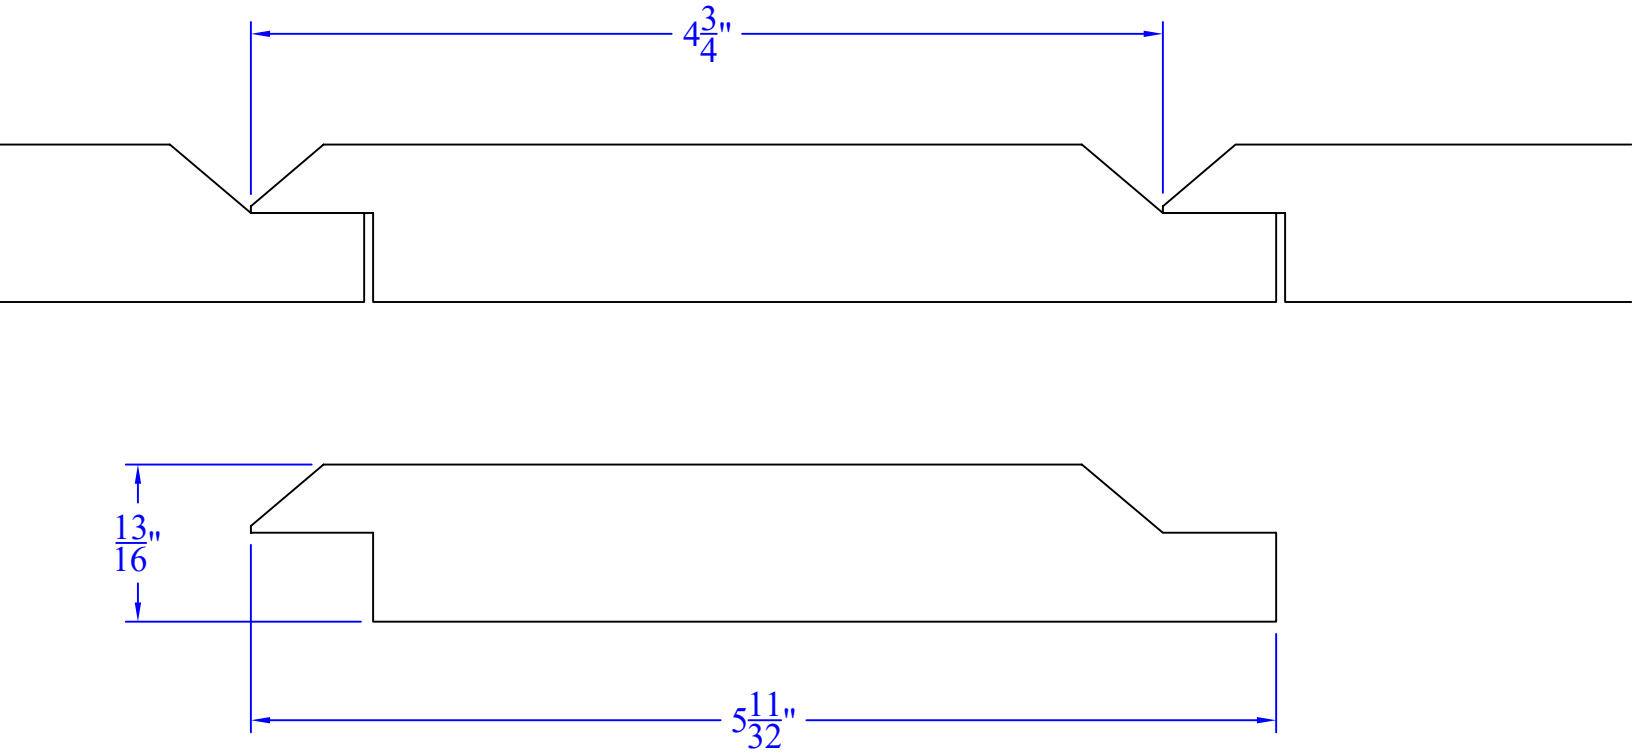

Creative Woodworking N.W., Inc.

1036 S.E. Taylor * Portland, Oregon 97214
Phone:(503) 230-9265 * Fax:(503) 232-9082
www.Creativewoodworkingnw.com

SDSL226
 $13/16"$ x $5-11/32"$