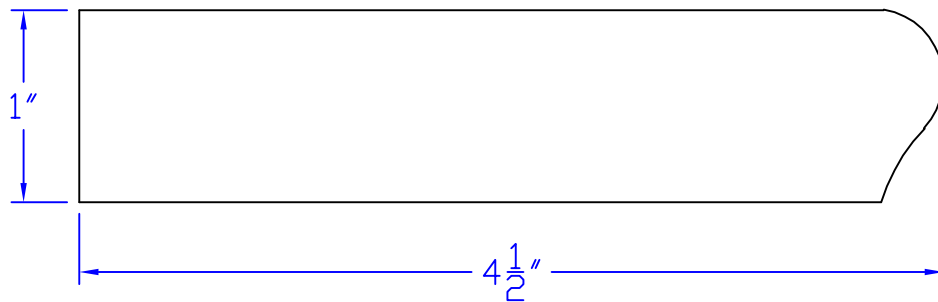

# Creative Woodworking N.W., Inc.

1036 S.E. Taylor \* Portland, Oregon 97214

Phone:(503) 230-9265 \* Fax:(503) 232-9082

[www.Creativewoodworkingnw.com](http://www.Creativewoodworkingnw.com)

SILL001

1" x 4-1/2"

VARIOUS WIDTHS AVAILABLE