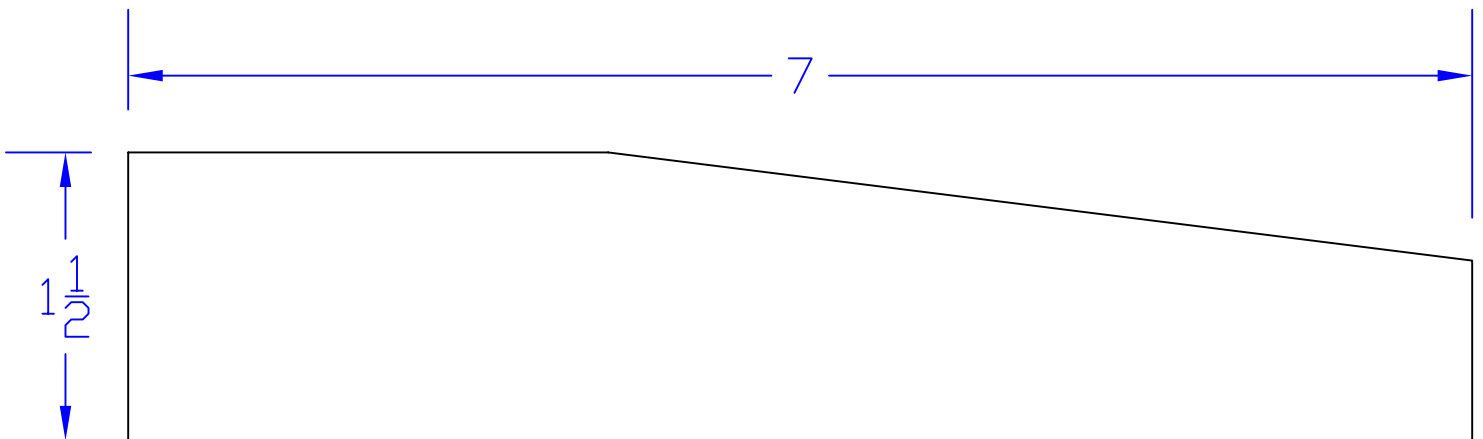

Creative Woodworking N.W., Inc.

1036 S.E. Taylor * Portland, Oregon 97214
Phone:(503) 230-9265 * Fax:(503) 232-9082
www.Creativewoodworkingnw.com

SILL002
1 1/2" X 7"