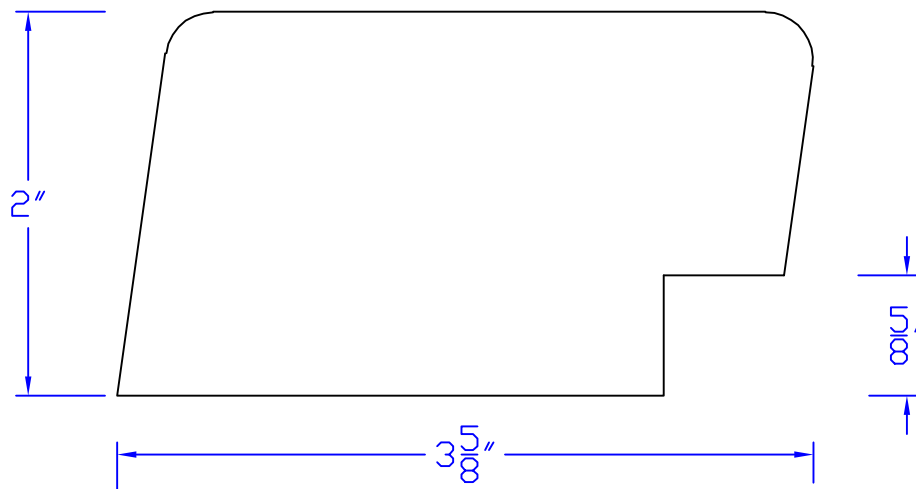

Creative Woodworking N.W., Inc.

1036 S.E. Taylor * Portland, Oregon 97214
Phone:(503) 230-9265 * Fax:(503) 232-9082
www.Creativewoodworkingnw.com

SILL003
2" x 3-5/8"